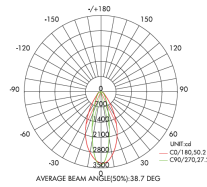

LED Power Watts 25W/Mtr

System Power Watts -

Operating Voltage Vin -

Power Factor p.f. -

Light Distribution

LED Technology

Binning 3 Step MacAdam

LED Life Time @ L80/B10 >50000 hours