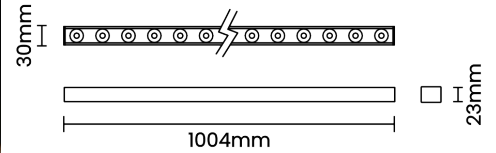

iFlex Grazer | 25W/MTR

Product Reference

Environment Outdoor

Installation Ceiling Surface, Floor Surface, Wall Surface

Construction & Materials

Housing -

Primary Lens PMMA

Primary Reflector -

Secondary Reflector -

Body Finish White

Diffuser -

Antiglare Baffle -

Thermal Management

Heat Sink Material -

Cooling Technique Passive Cooling

Optical System

Beam Direction -

Tilt -

Swivel -

Electrical System

Driven with Constant Voltage Driver

Input Voltage/Hz -

Control Gear -

Mounting Remote

LED Power Watts 25W/Mtr

System Power Watts -

Operating Voltage Vin -

Power Factor p.f. -