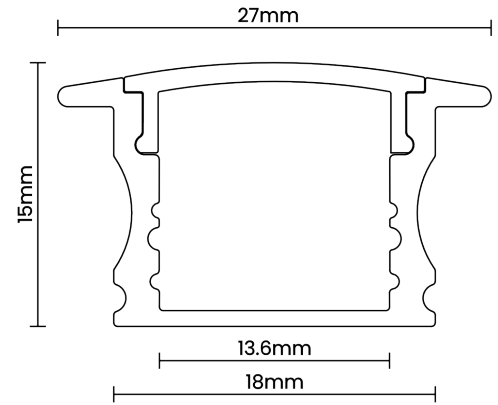

Thermal Management

Heat Sink Material Aluminium
 Cooling Technique Passive Cooling

Optical System

Beam Direction Fixed
 Tilt No
 Swivel No

Electrical System

Driven with Constant Voltage Driver
 Input Voltage/Hz 220V- 240V/50-60Hz
 Control Gear Included
 Mounting Remote
 LED Power Watts 14.4
 System Power Watts -
 Operating Voltage Vin 220V- 240V/50-60Hz
 Power Factor p.f. >0.95

Ordering Details

Code Example:	Name	Watt	CCT	CRI	Angle	Finish	Control
	Linescape 2315 100	15W	WW27K	CRI90	110°	AL	On/Off

Select one from each column with highlighted values to create the ordering code

NAME	WATT	LUMEN	EFFICACY	CCT	CRI	ANGLE	FINISH	CONTROL
Linescape 2315 100	15W	720	50	2700K WW27K	CRI90	110°	Anodised Aluminium AL	Non Dimmable On/Off
		749	52	3000K WW30K				Dali Dimmable DDIM
		792	55	4000K NW40K				
		821	57	5700K CW57K				
Linescape 2315 100	15W			WW27K	CRI90	110°	AL	On/Off