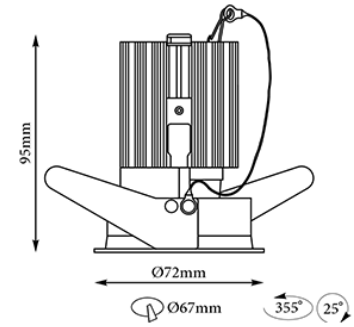

Orion | 15W

Product Reference

Environment Indoor

Installation Ceiling Recess

Construction & Materials

Housing Aluminium

Primary Lens PMMA

Primary Reflector -

Secondary Reflector -

Body Finish White,Black,Custom

Diffuser -

Antiglare Baffle -

Thermal Management

Heat Sink Material Extruded Aluminium

Cooling Technique Passive Cooling

Optical System

Beam Direction Fixed

Tilt No

Swivel No

Electrical System

Driven with Constant Current Driver

Input Voltage/Hz 220V- 240V/50-60Hz

Control Gear Included

Mounting Remote

LED Power Watts 12.9W

System Power Watts 14.8W

Operating Voltage Vin 220-240 Vac

Power Factor p.f. > 0.95

Light Distribution

LED Technology

Binning 3 Step MacAdam

LED Life Time @ L80/B10 >50000 hours

Colour Rendering (CRI) CRI80,CRI90

Led Type COB

LED Fitted COB 36Vdc/350mA

Controls

Standard Switchable On/Off

Optional PDIM,DDIM,BTTM,CASAMBI,Non Dimmable

Ordering Details

Code Example:	Name	Watt	CCT	CRI	Angle	Finish	Control
	Orion	15W	WW27K	CRI80	24°(SS)	SWH	On/off

Select one from each column with highlighted values to create the ordering code

NAME	WATT	LUMEN	EFFICACY	CCT	CRI	ANGLE	FINISH	CONTROL	
Orion	15W	1214	82	2700K	WW27K	CRI80	24°(SS)	White SWH	Non Dimmable On/Off
		1258	85	3000K	WW30K	CRI90	33°(MD)	Black SBL	Phase Dimmable PDIM
		1317	89	4000K	NW40K		50°(WD)	Custom CSM	Dali Dimmable DDIM
		1347	91	5700K	CW57K				Bluetooth Dimmable BTTM
								Casambi CBTM	
Orion	15W			WW27K	CRI80	24°(SS)	SWH	On/off