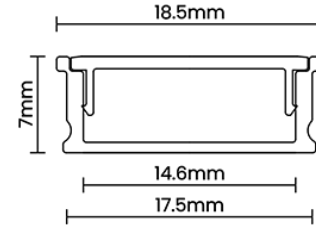

Thermal Management

Heat Sink Material Aluminium
 Cooling Technique Passive Cooling

Optical System

Beam Direction Fixed
 Tilt No
 Swivel No

Electrical System

Driven with Constant Voltage Driver
 Input Voltage/Hz 220V- 240V/50-60Hz
 Control Gear Included
 Mounting Remote
 LED Power Watts 7.2W
 System Power Watts -
 Operating Voltage Vin 220V- 240V/50-60Hz
 Power Factor p.f. >0.95

Ordering Details

Code Example:	Name	Watt	CCT	CRI	Angle	Finish	Control
	Linescape 1708	8W	WW27K	CRI80	110°	AL	On/Off

Select one from each column with highlighted values to create the ordering code

NAME	WATT	LUMEN	EFFICACY	CCT	CRI	ANGLE	FINISH	CONTROL		
Linescape 1708	8W	360	50	2700K	WW27K	110°	Anodised Aluminium	AL	Non Dimmable	On/Off
		374	52	3000K	WW30K				Dali Dimmable	DDIM
		396	55	4000K	NW40K					
		410	57	5700K	CW57K					
Linescape 1708	8W			WW27K	CRI80	110°	AL	On/Off		