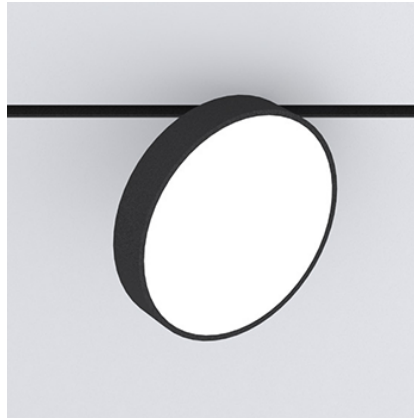

Circulo 30 48V | 18W

Product Reference

Environment Indoor

Installation Track Mounted

Construction & Materials

Housing Extruded and Sheet Aluminium

Primary Lens -

Primary Reflector White Optics

Secondary Reflector -

Body Finish White,Black,Custom

Diffuser Opal PC, Microprismatic

Antiglare Baffle -

Thermal Management

Heat Sink Material Aluminium

Cooling Technique Passive Cooling

Optical System

Beam Direction Adjustable

Tilt Yes

Swivel Yes

Electrical System

Driven with Constant Voltage Driver

Input Voltage/Hz 48V

Control Gear Included

Mounting Remote

LED Power Watts 17.3W

System Power Watts 18W

Operating Voltage Vin 48V

Power Factor p.f. > 0.95

Light Distribution

LED Technology

Binning 3 Step MacAdam

LED Life Time @ L80/B10 >50000 hours

Colour Rendering (CRI) CRI80,CRI90

Led Type SMD mid power

LED Fitted Samsung Mid power LED array 33V-36Vdc/500mA

Controls

Standard Switchable On/Off

Optional DDIM,CASAMBI,Non Dimmable

Ordering Details

Code Example:	Name	Watt	CCT	CRI	Angle	Finish	Control
	Circulo 30 48V	18W	WW27K	CRI80	109°	SWH	On/Off

Select one from each column with highlighted values to create the ordering code

NAME	WATT	LUMEN	EFFICACY	CCT		CRI	ANGLE	FINISH		CONTROL	
Circulo 30 48V	18W	1436	83	2700K	WW27K	CRI80	109°	White	SWH	Non Dimmable	On/Off
		1488	86	3000K	WW30K	CRI90		Black	SBL	Dali Dimmable	DDIM
		1557	90	4000K	NW40K			Custom	CSM	Casambi	CBTM
		1592	92	5700K	CW57K						
Circulo 30 48V	18W			WW27K	CRI80	109°	SWH			On/Off