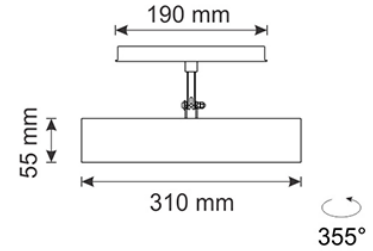

Circulo 30 48V | 18W

Product Reference

Environment Indoor

Installation Track Mounted

Construction & Materials

Housing Extruded and Sheet Aluminium

Primary Lens -

Primary Reflector White Optics

Secondary Reflector -

Body Finish White,Black,Custom

Diffuser Opal PC, Microprismatic

Antiglare Baffle -

Thermal Management

Heat Sink Material Aluminium

Cooling Technique Passive Cooling

Optical System

Beam Direction Adjustable

Tilt Yes

Swivel Yes

Electrical System

Driven with Constant Voltage Driver

Input Voltage/Hz 48V

Control Gear Included

Mounting Remote

LED Power Watts 17.3W

System Power Watts 18W

Operating Voltage Vin 48V

Power Factor p.f. > 0.95