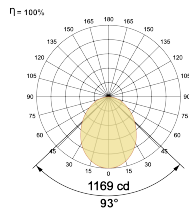

Light Distribution

LED Technology

Binning 3 Step MacAdam

LED Life Time @ L70/B10 >50000 hours

Colour Rendering (CRI) CRI80,CRI90

Led Type SMD mid power

LED Fitted Samsung Mid power LED array 43V-48Vdc/500mA

Controls

Standard Switchable On/Off

Optional DDIM,CASAMBI,Non Dimmable

Ordering Details

Code Example:	Name	Watt	CCT	CRI	Angle	Finish	Control
	Circulo R 35	24W	WW27K	CRI80	93°	SWH	On/Off

Select one from each column with highlighted values to create the ordering code

NAME	WATT	LUMEN	EFFICACY	CCT	CRI	ANGLE	FINISH	CONTROL
Circulo R 35	24W	2640	110	2700K	WW27K	93°	White	Non Dimmable
		2688	112	3000K	WW30K		Black	Dali Dimmable
		2760	115	4000K	NW40K		Custom	Casambi
		2808	117	5700K	CW57K		CSM	CBTM
				2700K-5700K	TW			
Circulo R 35	24W			WW27K	CRI80	93°	SWH	On/Off