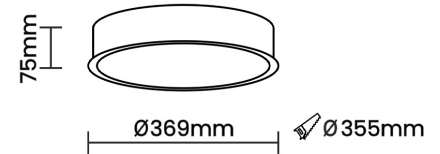

Circulo R 35 | 24W

Product Reference

Environment Indoor

Installation Ceiling Recess

Construction & Materials

Housing Extruded and Sheet Aluminium

Primary Lens -

Primary Reflector White Optics

Secondary Reflector -

Body Finish White,Black,Custom

Diffuser Opal PC, Microprismatic

Antiglare Baffle -

Thermal Management

Heat Sink Material Aluminium

Cooling Technique Passive Cooling

Optical System

Beam Direction General Diffuse

Tilt No

Swivel No

Electrical System

Driven with Constant Current Driver

Input Voltage/Hz 220V- 240V/50-60Hz

Control Gear Included

Mounting Integral

LED Power Watts 20.9W

System Power Watts 24.0W

Operating Voltage V_{in} 220-240 Vac

Power Factor p.f. > 0.95