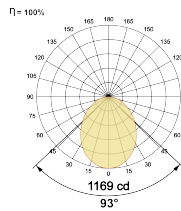

Light Distribution

LED Technology

Binning 3 Step MacAdam

LED Life Time @ L80/B10 >50000 hours

Colour Rendering (CRI) CRI80,CRI90

Led Type SMD mid power

LED Fitted Samsung Mid power LED array 43V-48Vdc/500mA

Controls

Standard Switchable On/Off

Optional DDIM,CASAMBI,Non Dimmable

Ordering Details

Code Example:	Name	Watt	CCT	CRI	Angle	Finish	Control
	Circulo R 35	24W	WW27K	CRI80	93°	SWH	On/Off

Select one from each column with highlighted values to create the ordering code

NAME	WATT	LUMEN	EFFICACY	CCT	CRI	ANGLE	FINISH	CONTROL
Circulo R 35	24W	2640	110	2700K	WW27K	93°	White	Non Dimmable
		2688	112	3000K	WW30K		Black	Dali Dimmable
		2760	115	4000K	NW40K		Custom	Casambi
		2808	117	5700K	CW57K			
				2700K-5700K	TW			
Circulo R 35	24W			WW27K	CRI80	93°	SWH	On/Off