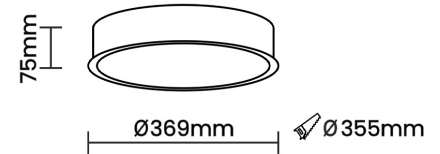

Circulo R 35 | 34W

Product Reference

Environment Indoor

Installation Ceiling Recess

Construction & Materials

Housing Extruded and Sheet Aluminium

Primary Lens -

Primary Reflector White Optics

Secondary Reflector -

Body Finish White,Black,Custom

Diffuser Opal PC, Microprismatic

Antiglare Baffle -

Thermal Management

Heat Sink Material Aluminium

Cooling Technique Passive Cooling

Optical System

Beam Direction General Diffuse

Tilt No

Swivel No

Electrical System

Driven with Constant Current Driver

Input Voltage/Hz 220V- 240V/50-60Hz

Control Gear Included

Mounting Integral

LED Power Watts 29.1W

System Power Watts 33.4W

Operating Voltage Vin 220-240 Vac

Power Factor p.f. > 0.95