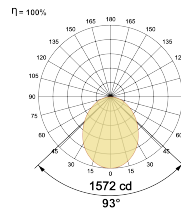

Light Distribution

LED Technology

Binning 3 Step MacAdam

LED Life Time @ L80/B10 >50000 hours

Colour Rendering (CRI) CRI80,CRI90

Led Type SMD mid power

LED Fitted Samsung Mid power LED array 43V-48Vdc/700mA

Controls

Standard Switchable On/Off

Optional DDIM,CASAMBI,Non Dimmable

Ordering Details

Code Example:	Name	Watt	CCT	CRI	Angle	Finish	Control
	Circulo R 35	34W	WW27K	CRI80	93°	SWH	On/Off

Select one from each column with highlighted values to create the ordering code

NAME	WATT	LUMEN	EFFICACY	CCT	CRI	ANGLE	FINISH	CONTROL
Circulo R 35	34W	3574	107	2700K	WW27K	93°	White	Non Dimmable
		3641	109	3000K	WW30K		Black	Dali Dimmable
		3741	112	4000K	NW40K		Custom	Casambi
		3808	114	5700K	CW57K			
				2700K-5700K	TW			
Circulo R 35	34W			WW27K	CRI80	93°	SWH	On/Off