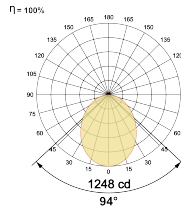

LED Power Watts 20.7W

System Power Watts 23.8W

Operating Voltage V_{in} 220-240 Vac

Power Factor p.f. > 0.95

Light Distribution

LED Technology

Binning 3 Step MacAdam

LED Life Time @ L80/B10 >50000 hours