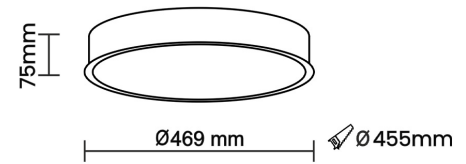

Circulo R 45 | 24W

Product Reference

Environment Indoor

Installation Ceiling Recess

Construction & Materials

Housing Extruded and Sheet Aluminium

Primary Lens -

Primary Reflector White Optics

Secondary Reflector -

Body Finish White,Black,Custom

Diffuser Opal PC, Microprismatic

Antiglare Baffle -

Thermal Management

Heat Sink Material Aluminium

Cooling Technique Passive Cooling

Optical System

Beam Direction General Diffuse

Tilt No

Swivel No

Electrical System

Driven with Constant Current Driver

Input Voltage/Hz 220V- 240V/50-60Hz

Control Gear Included

Mounting Integral

LED Power Watts 20.7W

System Power Watts 23.8W

Operating Voltage V_{in} 220-240 Vac

Power Factor p.f. > 0.95