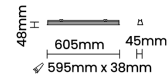

LightLine 60 | 10W

Product Reference

Environment Indoor

Installation Ceiling Recess

Construction & Materials

Housing Extruded Aluminium

Primary Lens -

Primary Reflector -

Secondary Reflector -

Body Finish White

Diffuser Premium high-transmission opal

Antiglare Baffle -

Thermal Management

Heat Sink Material Aluminium

Cooling Technique Passive Cooling

Optical System

Beam Direction General Diffuse

Tilt No

Swivel No

Electrical System

Driven with Constant Current Driver

Input Voltage/Hz 220V- 240V/50-60Hz

Control Gear Included

Mounting Remote

LED Power Watts 8.2W

System Power Watts 9.45W

Operating Voltage Vin 220-240 Vac

Power Factor p.f. > 0.95