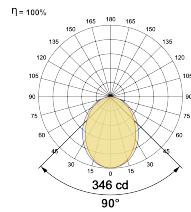

LED Technology

Binning 3 Step MacAdam

LED Life Time @ L70/B10 >50000 hours

Colour Rendering (CRI) CRI80,CRI90

Led Type SMD mid power

LED Fitted Samsung Mid power LED array 32V-38Vdc/250mA

Controls

Standard Switchable On/Off

Optional PDIM,DDIM,CASAMBI,Non Dimmable

Ordering Details

Code Example:	Name	Watt	CCT	CRI	Angle	Finish	Control
	LightLine 60	10W	WW27K	CRI80	90°	SWH	On/Off

Select one from each column with highlighted values to create the ordering code

NAME	WATT	LUMEN	EFFICACY	CCT	CRI	ANGLE	FINISH	CONTROL	
LightLine 60	10W	718	76	2700K	WW27K	90°	White SWH	Non Dimmable	On/Off
		737	78	3000K	WW30K			Phase Dimmable	PDIM
		784	83	4000K	NW40K			Dali Dimmable	DDIM
		803	85	5700K	CW57K			Casambi	CBTM
				2700K-5700K	TW				
LightLine 60	10W			WW27K	CRI80	90°	SWH	On/Off