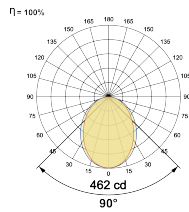

LED Power Watts 11.4W

System Power Watts 13.0W

Operating Voltage Vin 220-240 Vac

Power Factor p.f. > 0.95

Light Distribution

LED Technology

Binning 3 Step MacAdam

LED Life Time @ L70/B10 >50000 hours