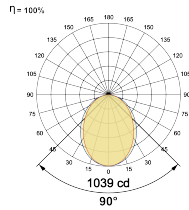

LED Power Watts 24.7W

System Power Watts 28.4W

Operating Voltage Vin 220-240 Vac

Power Factor p.f. > 0.95

Light Distribution

LED Technology

Binning 3 Step MacAdam

LED Life Time @ L70/B10 >50000 hours