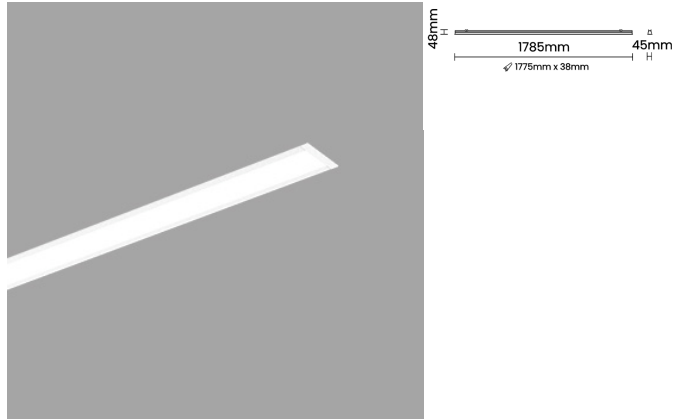

LightLine 180 | 60W

Product Reference

Environment Indoor

Installation Ceiling Recess

Construction & Materials

Housing Extruded Aluminium

Primary Lens -

Primary Reflector -

Secondary Reflector -

Body Finish White

Diffuser Premium high-transmission opal

Antiglare Baffle -

Thermal Management

Heat Sink Material Aluminium

Cooling Technique Passive Cooling

Optical System

Beam Direction General Diffuse

Tilt No

Swivel No

Electrical System

Driven with Constant Current Driver

Input Voltage/Hz 220V- 240V/50-60Hz

Control Gear Included

Mounting Remote

LED Power Watts 50.1W

System Power Watts 57.6W

Operating Voltage Vin 220-240 Vac

Power Factor p.f. > 0.95

Light Distribution

LED Technology

Binning 3 Step MacAdam

LED Life Time @ L70/B10 >50000 hours

Colour Rendering (CRI) CRI80,CRI90

Led Type SMD mid power

LED Fitted Samsung Mid power LED array 32V-38Vdc/1400mA

Controls

Standard Switchable On/Off

Optional PDIM,DDIM,CASAMBI,Non Dimmable

Ordering Details

Code Example:	Name	Watt	CCT	CRI	Angle	Finish	Control
	LightLine 180	60W	WW27K	CRI80	90°	SWH	On/Off

Select one from each column with highlighted values to create the ordering code

NAME	WATT	LUMEN	EFFICACY	CCT		CRI	ANGLE	FINISH		CONTROL	
LightLine 180	60W	3974	69	2700K	WW27K	CRI80	90°	White	SWH	Non Dimmable	On/Off
		4090	71	3000K	WW30K	CRI90				Phase Dimmable	PDIM
		4320	75	4000K	NW40K					Dali Dimmable	DDIM
		4435	77	5700K	CW57K					Casambi	CBTM
				2700K-5700K	TW						
LightLine 180	60W			WW27K		CRI80	90°	SWH		On/Off