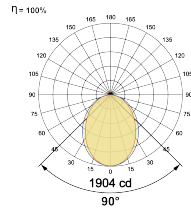

LED Power Watts 50.1W

System Power Watts 57.6W

Operating Voltage Vin 220-240 Vac

Power Factor p.f. > 0.95

Light Distribution

LED Technology

Binning 3 Step MacAdam

LED Life Time @ L70/B10 >50000 hours