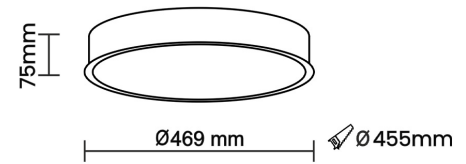

Circulo R 45 | 34W

Product Reference

Environment Indoor

Installation Ceiling Recess

Construction & Materials

Housing Extruded and Sheet Aluminium

Primary Lens -

Primary Reflector White Optics

Secondary Reflector -

Body Finish White,Black,Custom

Diffuser Opal PC, Microprismatic

Antiglare Baffle -

Thermal Management

Heat Sink Material Aluminium

Cooling Technique Passive Cooling

Optical System

Beam Direction General Diffuse

Tilt No

Swivel No

Electrical System

Driven with Constant Current Driver

Input Voltage/Hz 220V- 240V/50-60Hz

Control Gear Included

Mounting Integral

LED Power Watts 29.0W

System Power Watts 33.3W

Operating Voltage Vin 220-240 Vac

Power Factor p.f. > 0.95