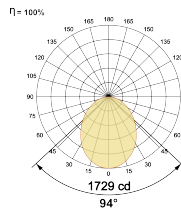

Light Distribution

LED Technology

Binning 3 Step MacAdam

LED Life Time @ L80/B10 >50000 hours

Colour Rendering (CRI) CRI80,CRI90

Led Type SMD mid power

LED Fitted Samsung Mid power LED array 43V-48Vdc/700mA

Controls

Standard Switchable On/Off

Optional DDIM,CASAMBI,Non Dimmable

Ordering Details

Code Example:	Name	Watt	CCT	CRI	Angle	Finish	Control
	Circulo R 45	34W	WW27K	CRI80	94°	SWH	On/Off

Select one from each column with highlighted values to create the ordering code

NAME	WATT	LUMEN	EFFICACY	CCT	CRI	ANGLE	FINISH	CONTROL
Circulo R 45	34W	3963	119	2700K	WW27K	94°	White	Non Dimmable
		4029	121	3000K	WW30K		Black	Dali Dimmable
		4129	124	4000K	NW40K		Custom	Casambi
		4196	126	5700K	CW57K			
				2700K-5700K	TW			
Circulo R 45	34W			WW27K	CRI80	94°	SWH	On/Off