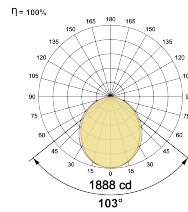

Light Distribution

LED Technology

Binning 3 Step MacAdam

LED Life Time @ L80/B10 >50000 hours

Colour Rendering (CRI) CRI80,CRI90

Led Type SMD mid power

LED Fitted Samsung Mid power LED array 32V-38Vdc/1050mA

Controls

Standard Switchable On/Off

Optional DDIM,CASAMBI,Non Dimmable

Ordering Details

Code Example:	Name	Watt	CCT	CRI	Angle	Finish	Control
	iNline P 180	45W	WW27K	CRI80	103°	SWH	On/Off

Select one from each column with highlighted values to create the ordering code

NAME	WATT	LUMEN	EFFICACY	CCT	CRI	ANGLE	FINISH	CONTROL
iNline P 180	45W	4481	109	2700K	WW27K	103°	White	Non Dimmable
		4604	112	3000K	WW30K		Dali Dimmable	
		4892	119	4000K	NW40K		Casambi	
		5055	123	5700K	CW57K		CBTM	
				2700K-5700K	TW			
iNline P 180	45W			WW27K	CRI80	103°	SWH	on/Off