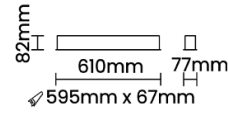

iNline R 60 | 15W

Product Reference

Environment Indoor

Installation Ceiling Recess

Construction & Materials

Housing Extruded Aluminium

Primary Lens PMMA

Primary Reflector -

Secondary Reflector -

Body Finish White,Black,Custom

Diffuser Premium high-transmission opal

Antiglare Baffle -

Thermal Management

Heat Sink Material Aluminium

Cooling Technique Passive Cooling

Optical System

Beam Direction General Diffuse

Tilt No

Swivel No

Electrical System

Driven with Constant Current Driver

Input Voltage/Hz 220V- 240V/50-60Hz

Control Gear Included

Mounting Integral

LED Power Watts 11.9W

System Power Watts 13.7W

Operating Voltage Vin 220-240 Vac

Power Factor p.f. > 0.95