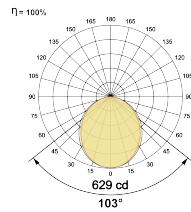

LED Power Watts 11.9W

System Power Watts 13.7W

Operating Voltage Vin 220-240 Vac

Power Factor p.f. > 0.95

Light Distribution

LED Technology

Binning 3 Step MacAdam

LED Life Time @ L80/B10 >50000 hours