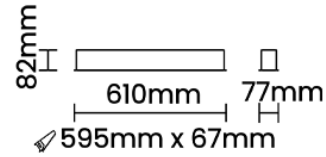

iNline R 60 | 15W

Product Reference

Environment Indoor

Installation Ceiling Recess

Construction & Materials

Housing Extruded Aluminium

Primary Lens PMMA

Primary Reflector -

Secondary Reflector -

Body Finish White,Black,Custom

Diffuser Premium high-transmission opal

Antiglare Baffle -

Thermal Management

Heat Sink Material Aluminium

Cooling Technique Passive Cooling

Optical System

Beam Direction General Diffuse

Tilt No

Swivel No

Electrical System

Driven with Constant Current Driver

Input Voltage/Hz 220V- 240V/50-60Hz

Control Gear Included

Mounting Integral

LED Power Watts 11.9W

System Power Watts 13.7W

Operating Voltage Vin 220-240 Vac

Power Factor p.f. > 0.95