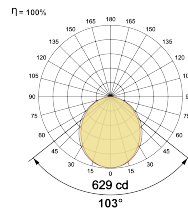

LED Power Watts 11.9W

System Power Watts 13.7W

Operating Voltage Vin 220-240 Vac

Power Factor p.f. > 0.95

Light Distribution

LED Technology

Binning 3 Step MacAdam

LED Life Time @ L70/B10 >50000 hours