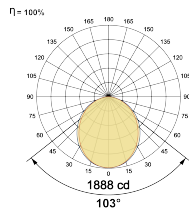

LED Power Watts 35.8W

System Power Watts 41.1W

Operating Voltage Vin 220-240 Vac

Power Factor p.f. > 0.95

Light Distribution

LED Technology

Binning 3 Step MacAdam

LED Life Time @ L80/B10 >50000 hours