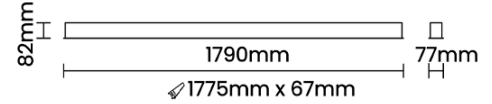

iNline R 180 | 45W

Product Reference

Environment Indoor

Installation Ceiling Recess

Construction & Materials

Housing Extruded Aluminium

Primary Lens PMMA

Primary Reflector -

Secondary Reflector -

Body Finish White,Black,Custom

Diffuser Premium high-transmission opal

Antiglare Baffle -

Thermal Management

Heat Sink Material Aluminium

Cooling Technique Passive Cooling

Optical System

Beam Direction General Diffuse

Tilt No

Swivel No

Electrical System

Driven with Constant Current Driver

Input Voltage/Hz 220V- 240V/50-60Hz

Control Gear Included

Mounting Integral

LED Power Watts 35.8W

System Power Watts 41.1W

Operating Voltage Vin 220-240 Vac

Power Factor p.f. > 0.95