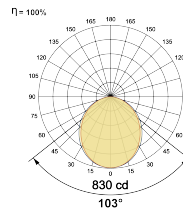

Light Distribution

LED Technology

Binning 3 Step MacAdam

LED Life Time @ L80/B10 >50000 hours

Colour Rendering (CRI) CRI80,CRI90

Led Type SMD mid power

LED Fitted Samsung Mid power LED array 32V-38Vdc/500mA

Controls

Standard Switchable On/Off

Optional DDIM,CASAMBI,Non Dimmable

Ordering Details

Code Example:	Name	Watt	CCT	CRI	Angle	Finish	Control
	iNline S 60	20W	WW27K	CRI80	103°	SWH	On/Off

Select one from each column with highlighted values to create the ordering code

NAME	WATT	LUMEN	EFFICACY	CCT	CRI	ANGLE	FINISH	CONTROL
iNline S 60	20W	1975	101	2700K	WW27K	103°	White	Non Dimmable On/Off Dali Dimmable DDIM Casambi CBTM
		2033	104	3000K	WW30K		Black	
		2151	110	4000K	NW40K		Custom	
		2229	114	5700K	CW57K		CSM	
				2700K-5700K	TW			
iNline S 60	20W			WW27K	CRI80	103°	SWH	On/Off