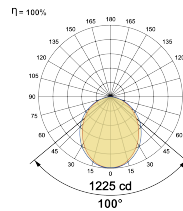

Light Distribution

LED Technology

Binning 3 Step MacAdam

LED Life Time @ L80/B10 >50000 hours

Colour Rendering (CRI) CRI80,CRI90

Led Type SMD mid power

LED Fitted Samsung Mid power LED array 32V-36Vdc/700mA

Controls

Standard Switchable On/Off

Optional DDIM,CASAMBI,Non Dimmable

Ordering Details

Code Example:	Name	Watt	CCT	CRI	Angle	Finish	Control
	Roa P OPD 120	28W	WW27K	CRI80	100°	SWH	On/Off

Select one from each column with highlighted values to create the ordering code

NAME	WATT	LUMEN	EFFICACY	CCT	CRI	ANGLE	FINISH	CONTROL
Roa P OPD 120	28W	2808	104	2700K	WW27K	100°	White	Non Dimmable
		2889	107	3000K	WW30K		Black	Dali Dimmable
		3024	112	4000K	NW40K		Custom	Casambi
		3078	114	5700K	CW57K			
				2700K-5700K	TW			
Roa P OPD 120	28W			WW27K	CRI80	100°	SWH	On/Off