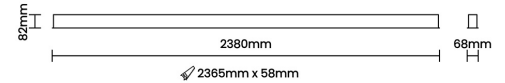

Roa R OPD 240 | 80W

Product Reference

Environment Indoor

Installation Ceiling Recess

Construction & Materials

Housing Extruded Aluminium

Primary Lens PMMA

Primary Reflector -

Secondary Reflector -

Body Finish White,Black,Custom

Diffuser Premium high-transmission opal

Antiglare Baffle -

Thermal Management

Heat Sink Material Aluminium

Cooling Technique Passive Cooling

Optical System

Beam Direction General Diffuse

Tilt No

Swivel No

Electrical System

Driven with Constant Current Driver

Input Voltage/Hz 220V- 240V/50-60Hz

Control Gear Included

Mounting Integral

LED Power Watts 68.6W

System Power Watts 78.8W

Operating Voltage Vin 220-240 Vac

Power Factor p.f. > 0.95