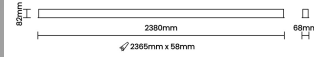

Roa R OPD 240 | 80W

Product Reference

Environment Indoor

Installation Ceiling Recess

Construction & Materials

Housing Extruded Aluminium

Primary Lens PMMA

Primary Reflector -

Secondary Reflector -

Body Finish White,Black,Custom

Diffuser Premium high-transmission opal

Antiglare Baffle -

Thermal Management

Heat Sink Material Aluminium

Cooling Technique Passive Cooling

Optical System

Beam Direction General Diffuse

Tilt No

Swivel No

Electrical System

Driven with Constant Current Driver

Input Voltage/Hz 220V- 240V/50-60Hz

Control Gear Included

Mounting Integral

LED Power Watts 68.6W

System Power Watts 78.8W

Operating Voltage Vin 220-240 Vac

Power Factor p.f. > 0.95