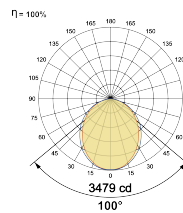

LED Power Watts 68.6W

System Power Watts 78.8W

Operating Voltage Vin 220-240 Vac

Power Factor p.f. > 0.95

Light Distribution

LED Technology

Binning 3 Step MacAdam

LED Life Time @ L80/B10 >50000 hours