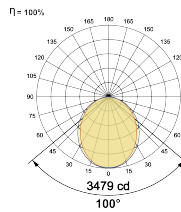

LED Power Watts 68.6W

System Power Watts 78.8W

Operating Voltage Vin 220-240 Vac

Power Factor p.f. > 0.95

Light Distribution

LED Technology

Binning 3 Step MacAdam

LED Life Time @ L70/B10 >50000 hours