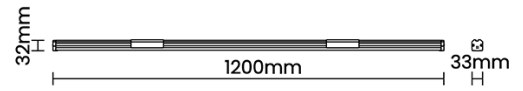

Outline Wallgrazer 120 | 20W

Product Reference

Environment Outdoor

Installation Ceiling Surface

Construction & Materials

Housing Extruded Aluminium

Primary Lens PMMA

Primary Reflector -

Secondary Reflector -

Body Finish Anodised Aluminium

Diffuser -

Antiglare Baffle -

Thermal Management

Heat Sink Material Aluminium

Cooling Technique Passive Cooling

Optical System

Beam Direction Fixed

Tilt No

Swivel No

Electrical System

Driven with Constant Current Driver

Input Voltage/Hz 220V- 240V/50-60Hz

Control Gear Included

Mounting Remote

LED Power Watts 16.9W

System Power Watts 19.4W

Operating Voltage Vin 220-240 Vac

Power Factor p.f. >0.95