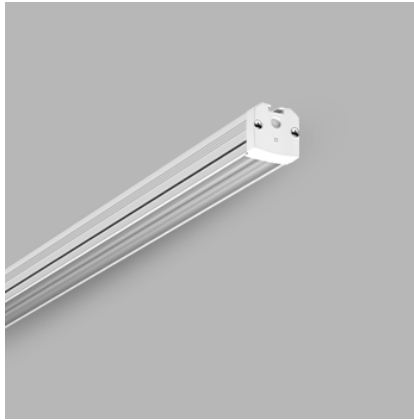

Outline Wallgrazer 120 | 20W

Product Reference

Environment Outdoor

Installation Ceiling Surface

Construction & Materials

Housing Extruded Aluminium

Primary Lens PMMA

Primary Reflector -

Secondary Reflector -

Body Finish Anodised Aluminium

Diffuser -

Antiglare Baffle -

Thermal Management

Heat Sink Material Aluminium

Cooling Technique Passive Cooling

Optical System

Beam Direction Fixed

Tilt No

Swivel No

Electrical System

Driven with Constant Current Driver

Input Voltage/Hz 220V- 240V/50-60Hz

Control Gear Included

Mounting Remote