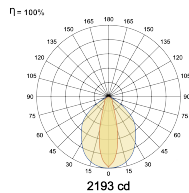

Light Distribution

LED Technology

Binning 3 Step MacAdam

LED Life Time @ L80/B10 >50000 hours

Colour Rendering (CRI) CRI80,CRI90

Led Type SMD mid power

LED Fitted Samsung Mid power LED array 34-36Vdc/500mA

Controls

Standard Switchable On/Off

Optional PDIM,DDIM,BTTM,CASAMBI,Non Dimmable

Ordering Details

Code Example:	Name	Watt	CCT	CRI	Angle	Finish	Control
	Outline Wallgrazer 120	20W	WW27K	CRI80	91°x 30°	AL	On/Off

Select one from each column with highlighted values to create the ordering code

NAME	WATT	LUMEN	EFFICACY	CCT	CRI	ANGLE	FINISH	CONTROL		
Outline Wallgrazer 120	20W	2134	110	2700K	WW27K	CRI80	Anodised Aluminium	Non Dimmable	On/Off	
		2192	113	3000K	WW30K	CRI90		Phase Dimmable	PDIM	
		2309	119	4000K	NW40K		Dali Dimmable	DDIM		
		2347	121	5700K	CW57K		Bluetooth	BTTM		
						2700K-5700K	TW		Dimmable	CBTM