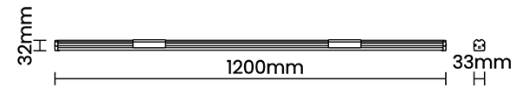

Outline Wallgrazer 120 |

28W

Product Reference

Environment Outdoor

Installation Ceiling Surface

Construction & Materials

Housing Extruded Aluminium

Primary Lens PMMA

Primary Reflector -

Secondary Reflector -

Body Finish Anodised Aluminium

Diffuser -

Antiglare Baffle -

Thermal Management

Heat Sink Material Aluminium

Cooling Technique Passive Cooling

Optical System

Beam Direction Fixed

Tilt No

Swivel No

Electrical System

Driven with Constant Current Driver

Input Voltage/Hz 220V- 240V/50-60Hz

Control Gear Included

Mounting Remote

LED Power Watts 23.1W

System Power Watts 26.6W

Operating Voltage Vin 220-240 Vac

Power Factor p.f. >0.95