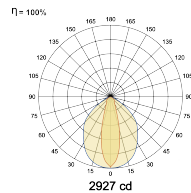

Light Distribution

LED Technology

Binning 3 Step MacAdam

LED Life Time @ L80/B10 >50000 hours

Colour Rendering (CRI) CRI80,CRI90

Led Type SMD mid power

LED Fitted Samsung Mid power LED array 34-36Vdc/700mA

Controls

Standard Switchable On/Off

Optional PDIM,DDIM,BTTM,CASAMBI,Non Dimmable

Ordering Details

Code Example:	Name	Watt	CCT	CRI	Angle	Finish	Control
	Outline Wallgrazer 120	28W	WW27K	CRI80	91°x30°	AL	On/Off

Select one from each column with highlighted values to create the ordering code

NAME	WATT	LUMEN	EFFICACY	CCT		CRI	ANGLE	FINISH		CONTROL	
Outline Wallgrazer 120	28W	2846	107	2700K	WW27K	CRI80	91°x30°	Anodised Aluminium	AL	Non Dimmable	On/Off
		2926	110	3000K	WW30K	CRI90				Phase Dimmable	PDIM
		3086	116	4000K	NW40K					Dali Dimmable	DDIM
		3139	118	5700K	CW57K					Bluetooth Dimmable	BTTM
				2700K-5700K	TW					Casambi	CBTM
Outline Wallgrazer 120	28W			WW27K	CRI80	91°x30°	AL		On/Off