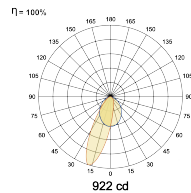

Light Distribution

LED Technology

Binning 3 Step MacAdam

LED Life Time @ L80/B10 >50000 hours

Colour Rendering (CRI) CRI80,CRI90

Led Type SMD mid power

LED Fitted Samsung Mid power LED array 34-36Vdc/500mA

Controls

Standard Switchable On/Off

Optional PDIM,DDIM,BTTM,CASAMBI,Non Dimmable

Ordering Details

Code Example:	Name	Watt	CCT	CRI	Angle	Finish	Control
	Outline Wallwash 120	20W	WW27K	CRI80		AL	On/Off

Select one from each column with highlighted values to create the ordering code

NAME	WATT	LUMEN	EFFICACY	CCT		CRI	ANGLE	FINISH	CONTROL		
Outline Wallwash 120	20W	1920	100	2700K	WW27K	CRI80		Anodised Aluminium	AL	Non Dimmable	On/Off
		1978	103	3000K	WW30K	CRI90			Phase Dimmable	PDIM	
		2074	108	4000K	NW40K				Dali Dimmable	DDIM	
		2112	110	5700K	CW57K				Bluetooth Dimmable	BTTM	
				2700K-5700K	TW				Casambi	CBTM	
Outline Wallwash 120	20W			WW27K	CRI80		AL		On/Off