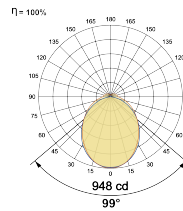

Light Distribution

Electrical System

Driven with Constant Current Driver

Input Voltage/Hz 220V- 240V/50-60Hz

Control Gear Included

Mounting Integral

LED Power Watts 23.3W

System Power Watts 26.8W

Operating Voltage Vin 220-240 Vac

Power Factor p.f. > 0.95

LED Technology

Binning 3 Step MacAdam

LED Life Time @ L80/B10 >50000 hours

Colour Rendering (CRI) CRI80,CRI90

Led Type SMD mid power

LED Fitted Samsung Mid power LED array 32V-36Vdc/700mA

Controls

Standard Switchable On/Off

Optional DDIM,CASAMBI,Non Dimmable

Ordering Details

Code Example:	Name	Watt	CCT	CRI	Angle	Finish	Control
	Roa S DDD 120	28W	WW27K	CRI80	99°	SWH	On/Off

Select one from each column with highlighted values to create the ordering code

NAME	WATT	LUMEN	EFFICACY	CCT	CRI	ANGLE	FINISH	CONTROL
Roa S DDD 120	28W	2519	94	2700K	WW27K	99°	White	Non Dimmable
		2600	97	3000K	WW30K		Dali Dimmable	
		2734	102	4000K	NW40K		Casambi	
		2787	104	5700K	CW57K		CBTM	
				2700K-5700K	TW			
Roa S DDD 120	28W			WW27K	CRI80	99°	SWH	On/Off