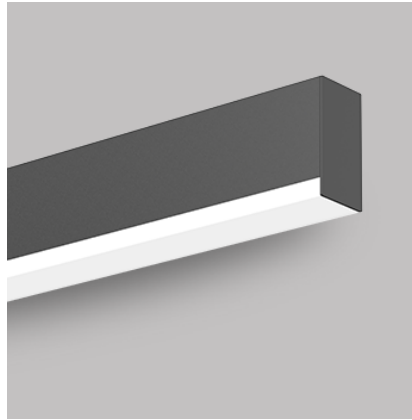

## Product Reference

Environment Indoor

Installation Ceiling Surface

## Construction & Materials

Housing Extruded Aluminium

Primary Lens PMMA

Primary Reflector -

Secondary Reflector -

Body Finish White,Black,Custom

Diffuser Premium high-transmission opal

Antiglare Baffle -

## Thermal Management

Heat Sink Material Aluminium

Cooling Technique Passive Cooling

## Optical System

Beam Direction General Diffuse

Tilt No

Swivel No