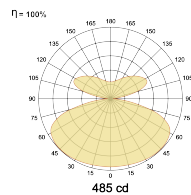

Light Distribution

LED Technology

Binning 3 Step MacAdam

LED Life Time @ L70/B10 >50000 hours

Colour Rendering (CRI) CRI80,CRI90

Led Type SMD mid power

LED Fitted Samsung Mid power LED array 30V-38Vdc/700mA

Controls

Standard Switchable On/Off

Optional PDIM,DDIM,CASAMBI,Non Dimmable