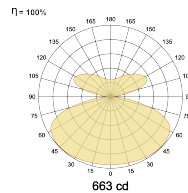

Light Distribution

LED Technology

Binning 3 Step MacAdam

LED Life Time @ L70/B10 >50000 hours

Colour Rendering (CRI) CRI80,CRI90

Led Type SMD mid power

LED Fitted Samsung Mid power LED array 42V-48Vdc/700mA

Controls

Standard Switchable On/Off

Optional PDIM,DDIM,CASAMBI,Non Dimmable

Ordering Details

Code Example:	Name	Watt	CCT	CRI	Angle	Finish	Control
	CoCo 60	40W	WW27K	CRI80	100°	SWH	On/Off

Select one from each column with highlighted values to create the ordering code

NAME	WATT	LUMEN	EFFICACY	CCT	CRI	ANGLE	FINISH	CONTROL			
CoCo 60	40W	2118	55	2700K	WW27K	100°	White	SWH	Non Dimmable	On/Off	
		2195	57	3000K	WW30K		CRI90	Black	SBL	Phase Dimmable	PDIM
		2310	60	4000K	NW40K			Custom	CSM	Dali Dimmable	DDIM
		2387	62	5700K	CW57K					Casambi	CBTM
CoCo 60	40W			WW27K	CRI80	100°	SWH	On/off