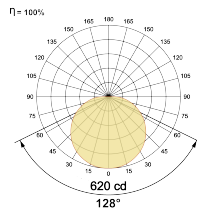

Light Distribution

LED Technology

Binning 3 Step MacAdam

LED Life Time @ L70/B10 >50000 hours

Colour Rendering (CRI) CRI80,CRI90

Led Type SMD mid power

LED Fitted Samsung Mid power LED array 32V-36Vdc/700mA

Controls

Standard Switchable On/Off

Optional PDIM,DDIM,CASAMBI,Non Dimmable

Ordering Details

Code Example:	Name	Watt	CCT	CRI	Angle	Finish	Control
	oH-Ho NXT	30W	WW27K	CRI80	128°	SWH	On/Off

Select one from each column with highlighted values to create the ordering code

NAME	WATT	LUMEN	EFFICACY	CCT	CRI	ANGLE	FINISH	CONTROL
oH-Ho NXT	30W	1930	72	2700K	WW27K	128°	White	Non Dimmable
		2010	75	3000K	WW30K		Black	Phase Dimmable
		2144	80	4000K	NW40K		Custom	Dali Dimmable
		2198	82	5700K	CW57K			Casambi
				2700K-5700K	TW			
oH-Ho NXT	30W			WW27K	CRI80	128°	SWH	On/Off