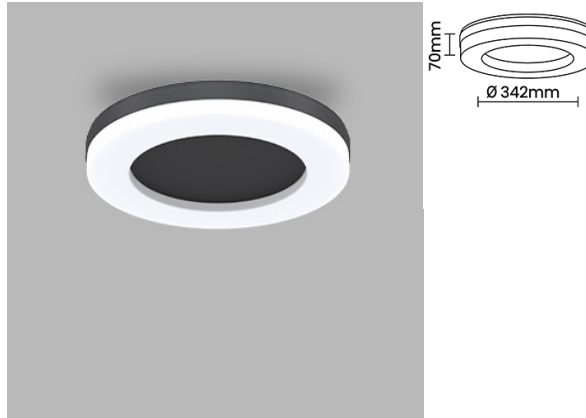

oH-Ho NXT | 30W

Product Reference

Environment Indoor

Installation Ceiling Surface

Construction & Materials

Housing Spun Aluminium

Primary Lens -

Primary Reflector -

Secondary Reflector -

Body Finish White,Black,Custom

Diffuser Premium high-transmission opal

Antiglare Baffle -

Thermal Management

Heat Sink Material Aluminium

Cooling Technique Passive Cooling

Optical System

Beam Direction General Diffuse

Tilt No

Swivel No

Electrical System

Driven with Constant Current Driver

Input Voltage/Hz 220V- 240V/50-60Hz

Control Gear Included

Mounting Integral

LED Power Watts 23.3W

System Power Watts 26.8W

Operating Voltage Vin 220-240 Vac

Power Factor p.f. > 0.95

Light Distribution

LED Technology

Binning 3 Step MacAdam

LED Life Time @ L70/B10 >50000 hours

Colour Rendering (CRI) CRI80,CRI90

Led Type SMD mid power

LED Fitted Samsung Mid power LED array 32V-36Vdc/700mA

Controls

Standard Switchable On/Off

Optional PDIM,DDIM,CASAMBI,Non Dimmable

Ordering Details

Code Example:	Name	Watt	CCT	CRI	Angle	Finish	Control
	oH-Ho NXT	30W	WW27K	CRI80	128°	SWH	On/Off

Select one from each column with highlighted values to create the ordering code

NAME	WATT	LUMEN	EFFICACY	CCT	CRI	ANGLE	FINISH	CONTROL
oH-Ho NXT	30W	1930	72	2700K	WW27K	128°	White	Non Dimmable
		2010	75	3000K	WW30K		Black	Phase Dimmable
		2144	80	4000K	NW40K		Custom	Dali Dimmable
		2198	82	5700K	CW57K			Casambi
				2700K-5700K	TW			
oH-Ho NXT	30W			WW27K	CRI80	128°	SWH	On/Off