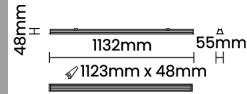

iSoft Deep R 112 | 40W

Product Reference

Environment Indoor

Installation Ceiling Recess

Construction & Materials

Housing Extruded Aluminium

Primary Lens -

Primary Reflector -

Secondary Reflector -

Body Finish White,Black,Custom

Diffuser Opal PC

Antiglare Baffle -

Thermal Management

Heat Sink Material Extruded Aluminium

Cooling Technique Passive Cooling

Optical System

Beam Direction General Diffuse

Tilt No

Swivel No

Electrical System

Driven with Constant Current Driver

Input Voltage/Hz 220V- 240V/50-60Hz

Control Gear Included

Mounting Remote

LED Power Watts 35.0W

System Power Watts 40.2W

Operating Voltage Vin 220-240 Vac

Power Factor p.f. > 0.95