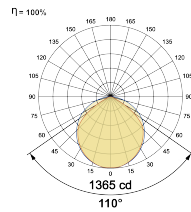

LED Power Watts 35.0W

System Power Watts 40.2W

Operating Voltage Vin 220-240 Vac

Power Factor p.f. > 0.95

Light Distribution

LED Technology

Binning 3 Step MacAdam

LED Life Time @ L70/B10 >50000 hours