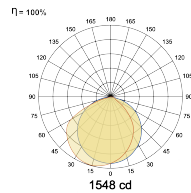

Light Distribution

LED Technology

Binning 3 Step MacAdam
LED Life Time @ L70/B10 >50000 hours
Colour Rendering (CRI) CRI80,CRI90
Led Type SMD mid power
LED Fitted Samsung Mid power LED array 34-36Vdc/1400mA

Controls

Standard Switchable On/Off
Optional DDIM,BTTM,CASAMBI,Non Dimmable