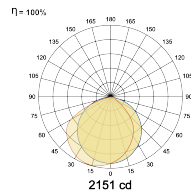

LED Power Watts 68.2W

System Power Watts 78.4W

Operating Voltage Vin 220-240 Vac

Power Factor p.f. > 0.95

Light Distribution

LED Technology

Binning 3 Step MacAdam

LED Life Time @ L70/B10 >50000 hours

Colour Rendering (CRI) CRI80,CRI90

Led Type SMD mid power

LED Fitted Samsung Mid power LED array 34-36Vdc/2000mA

Controls

Standard Switchable On/Off

Optional DDIM,BTMM,CASAMBI,Non Dimmable

Ordering Details

Code Example:	Name	Watt	CCT	CRI	Angle	Finish	Control
	iSoft Wash R 224	80W	WW27K	CRI80		SWH	On/Off