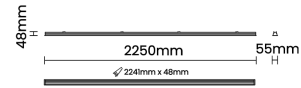

iSoft Wash R 224 | 80W

Product Reference

Environment Indoor

Installation Ceiling Recess

Construction & Materials

Housing Extruded Aluminium

Primary Lens -

Primary Reflector -

Secondary Reflector -

Body Finish White,Black,Custom

Diffuser Opal PC

Antiglare Baffle -

Thermal Management

Heat Sink Material Extruded Aluminium

Cooling Technique Passive Cooling

Optical System

Beam Direction Fixed Asymmetric

Tilt No

Swivel No

Electrical System

Driven with Constant Current Driver

Input Voltage/Hz 220V- 240V/50-60Hz

Control Gear Included

Mounting Remote

LED Power Watts 68.2W

System Power Watts 78.4W

Operating Voltage Vin 220-240 Vac

Power Factor p.f. > 0.95