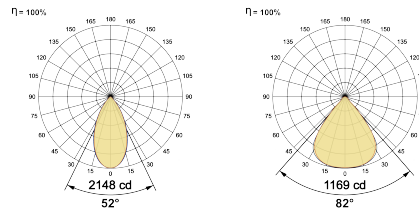

Light Distribution

LED Technology

Binning 3 Step MacAdam

LED Life Time @ L80/B10 >50000 hours

Colour Rendering (CRI) CRI80, CRI90

Led Type SMD

LED Fitted Samsung Mid power LED array 39-42Vdc/350mA

Controls

Standard Switchable On/Off

Optional DDIM, BTTM, CASAMBI, Non Dimmable