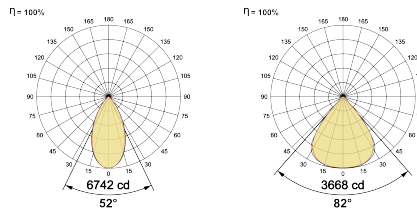

LED Technology

Binning 3 Step MacAdam

LED Life Time @ L70/B10 >50000 hours

Colour Rendering (CRI) CRI80, CRI90

Led Type SMD

LED Fitted Samsung Mid power LED array 39-42Vdc/1050mA

Controls

Standard Switchable On/Off

Optional DDIM, BTM, CASAMBI, Non Dimmable

Ordering Details

Code Example:	Name	Watt	CCT	CRI	Angle	Finish	Control
	iPro R 224	48W	WW27K	CRI80	52°(WD)	SWH	On/Off

Select one from each column with highlighted values to create the ordering code

NAME	WATT	LUMEN	EFFICACY	CCT		CRI	ANGLE		FINISH		CONTROL		
iPro R 224	48W	5429	116	2700K	WW27K	CRI80	52°(WD)	52°(WD)	White	SWH	Non Dimmable	On/Off	
		5616	120	3000K	WW30K	CRI90	82°(VWD)		Black	SBL	Dali Dimmable	DDIM	
		5897	126	4000K	NW40K				Custom	CSM	Bluetooth Dimmable	BTM	
		5990	128	5700K	CW57K							Casambi	CBTM
				2700K-5700K	TW								
iPro R 224	48W			WW27K		CRI80	52°(WD)		SWH		On/Off