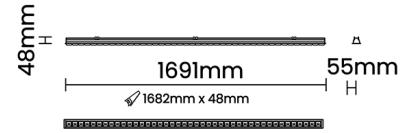

iWash R 168 | 36W

Product Reference

Environment Indoor

Installation Ceiling Recess

Construction & Materials

Housing Extruded Aluminium

Primary Lens PMMA

Primary Reflector PC metallised

Secondary Reflector Black Raster – PC, White Raster – PC

Body Finish White, Black, Custom

Diffuser -

Antiglare Baffle -

Thermal Management

Heat Sink Material Extruded Aluminium

Cooling Technique Passive Cooling

Optical System

Beam Direction Fixed Asymmetric

Tilt No

Swivel No

Electrical System

Driven with Constant Current Driver

Input Voltage/Hz 220V- 240V/50-60Hz

Control Gear Included

Mounting Remote

LED Power Watts 30.8W

System Power Watts 35.4W

Operating Voltage Vin 220-240 Vac

Power Factor p.f. > 0.95