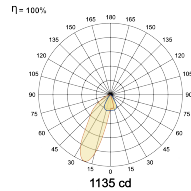

Mounting Remote

LED Power Watts 30.8W

System Power Watts 35.4W

Operating Voltage Vin 220-240 Vac

Power Factor p.f. > 0.95

Light Distribution

LED Technology

Binning 3 Step MacAdam

Ordering Details

Code Example:	Name	Watt	CCT	CRI	Angle	Finish	Control
	iWash R 168	36W	WW27K	CRI80		SWH	On/Off

Select one from each column with highlighted values to create the ordering code

NAME	WATT	LUMEN	EFFICACY	CCT	CRI	ANGLE	FINISH	CONTROL
iWash R 168	36W	3434	97	2700K	WW27K	CRI80	White	Non Dimmable
		3540	100	3000K	WW30K	CRI90	Black	Dali Dimmable
		3752	106	4000K	NW40K		Custom	Bluetooth Dimmable
		3823	108	5700K	CW57K			Casambi
						2700K-5700K	TW	
iWash R 168	36W			WW27K	CRI80		SWH	On/Off