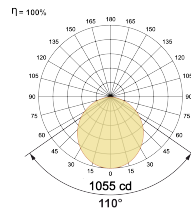

Light Distribution

LED Technology

Binning 3 Step MacAdam

LED Life Time @ L70/B10 >50000 hours

Colour Rendering (CRI) CRI80,CRI90

Led Type SMD mid power

LED Fitted Samsung Mid power LED array 32V-36Vdc/700mA

Controls

Standard Switchable On/Off

Optional PDIM,DDIM,BTTM,CASAMBI,Non Dimmable

Ordering Details

Code Example:	Name	Watt	CCT	CRI	Angle	Finish	Control
	Invictus 60	28W	WW27K	CRI80	110°	SWH	On/Off

Select one from each column with highlighted values to create the ordering code

NAME	WATT	LUMEN	EFFICACY	CCT	CRI	ANGLE	FINISH	CONTROL				
Invictus 60	28W	2767	106	2700K	WW27K	CRI80	110°	White	SWH	Non Dimmable	On/Off	
		2845	109	3000K	WW30K			CRI90	Black	SBL	Phase Dimmable	PDIM
		2975	114	4000K	NW40K				Custom	CSM	Dali Dimmable	DDIM
		3054	117	5700K	CW57K						Bluetooth Dimmable	BTTM
				2700K-5700K	TW						Casambi	CBTM
Invictus 60	28W			WW27K	CRI80	110°	SWH	On/Off