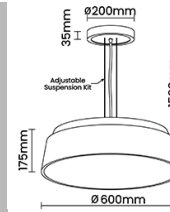

Invictus 60 | 28W

Product Reference

Environment Indoor

Installation Ceiling Suspended

Construction & Materials

Housing Spun Aluminium

Primary Lens -

Primary Reflector -

Secondary Reflector -

Body Finish White,Black,Custom

Diffuser Premium high-transmission opal, Microprismatic

Antiglare Baffle -

Thermal Management

Heat Sink Material Aluminium

Cooling Technique Passive Cooling

Optical System

Beam Direction General Diffuse

Tilt No

Swivel No

Electrical System

Driven with Constant Current Driver

Input Voltage/Hz 220V- 240V/50-60Hz

Control Gear Included

Mounting Integral

LED Power Watts 22.7W

System Power Watts 26.1W

Operating Voltage Vin 220-240 Vac

Power Factor p.f. > 0.95