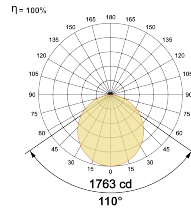

Light Distribution

LED Technology

Binning 3 Step MacAdam

LED Life Time @ L80/B10 >50000 hours

Colour Rendering (CRI) CRI80,CRI90

Led Type SMD mid power

LED Fitted Samsung Mid power LED array 33V-36Vdc/1400mA

Controls

Standard Switchable On/Off

Optional PDIM,DDIM,BTTM,CASAMBI,Non Dimmable

Ordering Details

Code Example:	Name	Watt	CCT	CRI	Angle	Finish	Control
	Hoopla Soft 80	55W	WW27K	CRI80	110°	SWH	On/off

Select one from each column with highlighted values to create the ordering code

NAME	WATT	LUMEN	EFFICACY	CCT	CRI	ANGLE	FINISH	CONTROL				
Hoopla Soft 80	55W	4553	84	2700K	WW27K	CRI80	110°	White	SWH	Non Dimmable	On/Off	
		4715	87	3000K	WW30K			CRI90	Black	SBL	Phase Dimmable	PDIM
		4932	91	4000K	NW40K				Custom	CSM	Dali Dimmable	DDIM
		5041	93	5700K	CW57K						Bluetooth Dimmable	BTTM
				2700K-5700K	TW					Casambi	CBTM	
Hoopla Soft 80	55W			WW27K	CRI80	110°	SWH			On/off