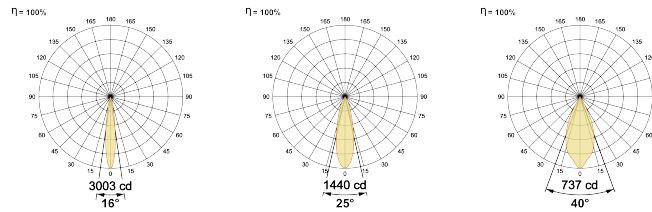

LED Technology

Binning 3 Step MacAdam
LED Life Time @ L70/B10 >50000 hours
Colour Rendering (CRI) CRI80,CRI90
Led Type COB
LED Fitted CREE COB LED 9Vdc/350mA

Controls

Standard Switchable On/Off
Optional PDIM,DDIM,CASAMBI,Non Dimmable