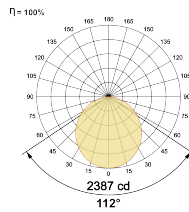

Light Distribution

LED Technology

Binning 3 Step MacAdam

LED Life Time @ L80/B10 >50000 hours

Colour Rendering (CRI) CRI80,CRI90

Led Type SMD mid power

LED Fitted Samsung Mid power LED array 33V-36Vdc/2100mA

Controls

Standard Switchable On/Off

Optional PDIM,DDIM,BTTM,CASAMBI,Non Dimmable

Ordering Details

Code Example:	Name	Watt	CCT	CRI	Angle	Finish	Control
	Hoopla Soft 120	84W	WW27K	CRI80	112°	SWH	On/Off

Select one from each column with highlighted values to create the ordering code

NAME	WATT	LUMEN	EFFICACY	CCT	CRI	ANGLE	FINISH	CONTROL				
Hoopla Soft 120	84W	6354	76	2700K	WW27K	CRI80	112°	White	SWH	Non Dimmable	On/Off	
		6521	78	3000K	WW30K			CRI90	Black	SBL	Phase Dimmable	PDIM
		6855	82	4000K	NW40K				Custom	CSM	Dali Dimmable	DDIM
		7022	84	5700K	CW57K						Bluetooth Dimmable	BTTM
				2700K-5700K	TW						Casambi	CBTM
Hoopla Soft 120	84W			WW27K	CRI80	112°	SWH	On/Off