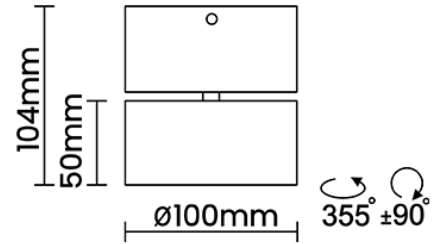

Look Around SF | 10W

Product Reference

Environment Indoor

Installation Ceiling Surface

Construction & Materials

Housing Die Cast Aluminium

Primary Lens PMMA

Primary Reflector PC metallised

Secondary Reflector -

Body Finish White,Black,Custom

Diffuser -

Antiglare Baffle -

Thermal Management

Heat Sink Material Die cast Aluminium

Cooling Technique Passive Cooling

Optical System

Beam Direction Adjustable

Tilt Yes

Swivel Yes

Electrical System

Driven with Constant Current Driver

Input Voltage/Hz 220V- 240V/50-60Hz

Control Gear Included

Mounting Remote

LED Power Watts 8.8W

System Power Watts 10.1W

Operating Voltage Vin 220-240 Vac

Power Factor p.f. > 0.95