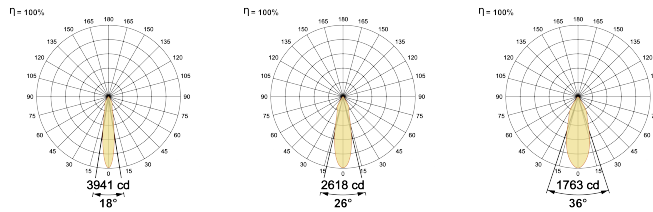

LED Power Watts 8.8W

System Power Watts 10.1W

Operating Voltage Vin 220-240 Vac

Power Factor p.f. > 0.95

Light Distribution

LED Technology

Binning 3 Step MacAdam

LED Life Time @ L80/B10 >50000 hours

Select one from each column with highlighted values to create the ordering code

NAME	WATT	LUMEN	EFFICACY	CCT	CRI	ANGLE	FINISH	CONTROL
Look Around SF	10W	970	96	2700K	WW27K	CRI80	White	Non Dimmable
		1010	100	3000K	WW30K	CRI90	Black	Phase Dimmable
		1081	107	4000K	NW40K		Custom	Dali Dimmable
		1101	109	5700K	CW57K			Casambi
Look Around SF	10W			WW27K	CRI80	18°(SS)	SWH	On/Off