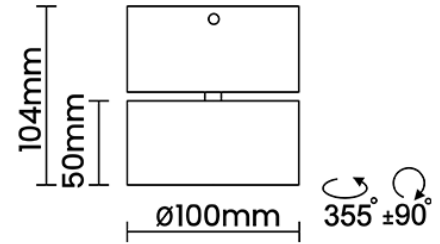

Look Around SF | 15W

Product Reference

Environment Indoor

Installation Ceiling Surface

Construction & Materials

Housing Die Cast Aluminium

Primary Lens PMMA

Primary Reflector PC metallised

Secondary Reflector -

Body Finish White,Black,Custom

Diffuser -

Antiglare Baffle -

Thermal Management

Heat Sink Material Die cast Aluminium

Cooling Technique Passive Cooling

Optical System

Beam Direction Adjustable

Tilt Yes

Swivel Yes

Electrical System

Driven with Constant Current Driver

Input Voltage/Hz 220V- 240V/50-60Hz

Control Gear Included

Mounting Remote

LED Power Watts 12.4W

System Power Watts 14.3W

Operating Voltage Vin 220-240 Vac

Power Factor p.f. > 0.95