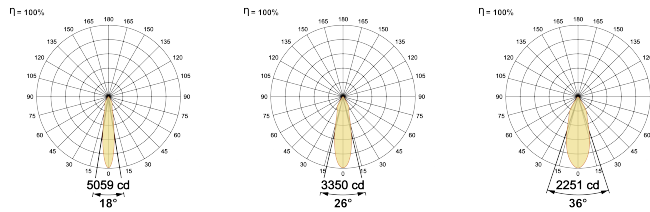

LED Power Watts 12.4W

System Power Watts 14.3W

Operating Voltage Vin 220-240 Vac

Power Factor p.f. > 0.95

Light Distribution

LED Technology

Binning 3 Step MacAdam

LED Life Time @ L80/B10 >50000 hours