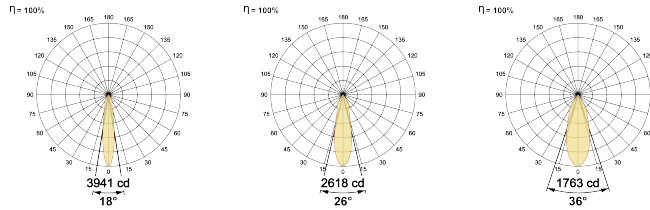

Light Distribution

LED Technology

Binning 3 Step MacAdam

LED Life Time @ L70/B10 >50000 hours

Colour Rendering (CRI) CRI80,CRI90

Led Type COB

LED Fitted CREE COB LED 36Vdc/250mA

Controls

Standard Switchable On/Off

Optional PDIM,DDIM,BTTM,CASAMBI,Non Dimmable

Ordering Details

Code Example:	Name	Watt	CCT	CRI	Angle	Finish	Control
	Look Around SR	10W	WW27K	CRI80	18°(SS)	SWH	On/Off

Select one from each column with highlighted values to create the ordering code

NAME	WATT	LUMEN	EFFICACY	CCT	CRI	ANGLE	FINISH	CONTROL	
Look Around SR	10W	970	96	2700K	WW27K	CRI80	18°(SS) 26°(MD)	Non Dimmable	
		1010	100	3000K	WW30K	CRI90	26°(MD)	Phase Dimmable	
		1081	107	4000K	NW40K		36°(WD)	Dali Dimmable	
		1101	109	5700K	CW57K			Bluetooth Dimmable	
					2700K-5700K	TW			Casambi
				Warm to Dim	W2D				
Look Around SR	10W			WW27K	CRI80	18°(SS)	SWH	On/Off