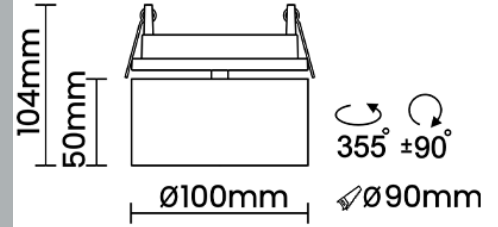

Look Around SR | 10W

Product Reference

Environment Indoor

Installation Semi Recess

Construction & Materials

Housing Die Cast Aluminium

Primary Lens PMMA

Primary Reflector PC metallised

Secondary Reflector -

Body Finish White,Black,Custom

Diffuser -

Antiglare Baffle -

Thermal Management

Heat Sink Material Die cast Aluminium

Cooling Technique Passive Cooling

Optical System

Beam Direction Adjustable

Tilt Yes

Swivel Yes

Electrical System

Driven with Constant Current Driver

Input Voltage/Hz 220V- 240V/50-60Hz

Control Gear Included

Mounting Remote

LED Power Watts 8.8W

System Power Watts 10.1W

Operating Voltage V_{in} 220-240 Vac

Power Factor p.f. > 0.95