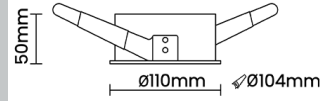

Look Straight Down | 15W

Product Reference

Environment Indoor

Installation Ceiling Recess

Construction & Materials

Housing Die Cast Aluminium

Primary Lens PMMA

Primary Reflector PC metallised

Secondary Reflector -

Body Finish White,Black,Custom

Diffuser -

Antiglare Baffle -

Thermal Management

Heat Sink Material Die cast Aluminium

Cooling Technique Passive Cooling

Optical System

Beam Direction Fixed

Tilt No

Swivel No

Electrical System

Driven with Constant Current Driver

Input Voltage/Hz 220V- 240V/50-60Hz

Control Gear Included

Mounting Remote

LED Power Watts 12.4W

System Power Watts 14.3W

Operating Voltage Vin 220-240 Vac

Power Factor p.f. > 0.95

Ordering Details

Code Example:	Name	Watt	CCT	CRI	Angle	Finish	Control
	Look Straight Down	15W	WW27K	CRI80	18°(SS)	SWH	On/Off

Select one from each column with highlighted values to create the ordering code

NAME	WATT	LUMEN	EFFICACY	CCT	CRI	ANGLE	FINISH	CONTROL	
Look Straight Down	15W	1249	87	2700K	WW27K	CRI80	18°(SS)	White SWH	Non Dimmable On/Off
		1301	91	3000K	WW30K	CRI90	26°(MD)	Black SBL	Phase Dimmable PDIM
		1392	97	4000K	NW40K		36°(WD)	Custom CSM	Dali Dimmable DDIM
		1418	99	5700K	CW57K				Bluetooth Dimmable BTTM
				2700K-5700K	TW				Casambi CBTM
				Warm to Dim	W2D				
Look Straight Down	15W			WW27K	CRI80	18°(SS)	SWH	On/Off