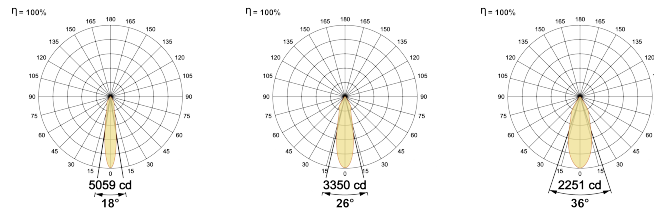

LED Technology

Binning 3 Step MacAdam

LED Life Time @ L70/B10 >50000 hours

Colour Rendering (CRI) CRI80,CRI90

Led Type COB

LED Fitted CREE COB LED 36Vdc/350mA

Controls

Standard Switchable On/Off

Optional PDIM,DDIM,BTTM,CASAMBI,Non Dimmable