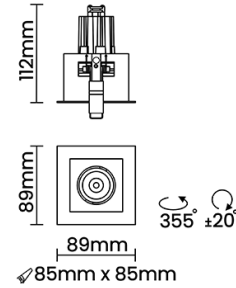

Luke 35 | 5W

Product Reference

Environment Indoor

Installation Ceiling Recess

Construction & Materials

Housing Die Cast Aluminium

Primary Lens -

Primary Reflector PC metallised

Secondary Reflector -

Body Finish White,Black,Custom

Diffuser -

Antiglare Baffle -

Thermal Management

Heat Sink Material Die cast Aluminium

Cooling Technique Passive Cooling

Optical System

Beam Direction Adjustable

Tilt Yes

Swivel Yes

Electrical System

Driven with Constant Current Driver

Input Voltage/Hz 220V- 240V/50-60Hz

Control Gear Included

Mounting Remote

LED Power Watts 3.4W

System Power Watts 4.2W

Operating Voltage Vin 220-240 Vac

Power Factor p.f. > 0.5

Ordering Details

Code Example:	Name	Watt	CCT	CRI	Angle	Finish	Control
	Luke 35	5W	WW27K	CRI80	16°(SS)	SWH	On/Off

Select one from each column with highlighted values to create the ordering code

NAME	WATT	LUMEN	EFFICACY	CCT	CRI	ANGLE	FINISH	CONTROL	
Luke 35	5W	365	87	2700K	WW27K	CRI80	16°(SS)	White SWH	Non Dimmable On/Off
		391	93	3000K	WW30K	CRI90	22°(MD)	Black SBL	Phase Dimmable PDIM
		416	99	4000K	NW40K		33°(WD)	Custom CSM	Dali Dimmable DDIM
		424	101	5700K	CW57K				Casambi CBTM
Luke 35	5W			WW27K	CRI80	16°(SS)	SWH	On/Off