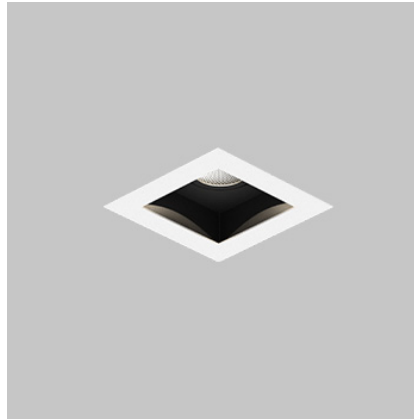

Luke 35 | 5W

Product Reference

Environment Indoor

Installation Ceiling Recess

Construction & Materials

Housing Die Cast Aluminium

Primary Lens -

Primary Reflector PC metallised

Secondary Reflector -

Body Finish White,Black,Custom

Diffuser -

Antiglare Baffle -

Thermal Management

Heat Sink Material Die cast Aluminium

Cooling Technique Passive Cooling

Optical System

Beam Direction Adjustable

Tilt Yes

Swivel Yes

Electrical System

Driven with Constant Current Driver

Input Voltage/Hz 220V- 240V/50-60Hz

Control Gear Included

Mounting Remote

LED Power Watts 3.4W

System Power Watts 4.2W

Operating Voltage Vin 220-240 Vac

Power Factor p.f. > 0.5

Ordering Details

Code Example:	Name	Watt	CCT	CRI	Angle	Finish	Control
	Luke 35	5W	WW27K	CRI80	16°(SS)	SWH	On/Off

Select one from each column with highlighted values to create the ordering code

NAME	WATT	LUMEN	EFFICACY	CCT	CRI	ANGLE	FINISH	CONTROL	
Luke 35	5W	365	87	2700K	WW27K	CRI80	16°(SS)	White SWH	Non Dimmable On/Off
		391	93	3000K	WW30K	CRI90	22°(MD)	Black SBL	Phase Dimmable PDIM
		416	99	4000K	NW40K		33°(WD)	Custom CSM	Dali Dimmable DDIM
		424	101	5700K	CW57K				Casambi CBTM
Luke 35	5W			WW27K	CRI80	16°(SS)	SWH	On/Off