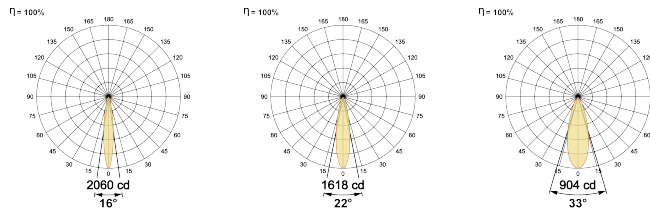

Light Distribution

LED Technology

Binning 3 Step MacAdam

LED Life Time @ L80/B10 >50000 hours

Colour Rendering (CRI) CRI80,CRI90

Led Type COB

LED Fitted CREE COB LED 9Vdc/350mA

Controls

Standard Switchable On/Off

Optional PDIM,DDIM,CASAMBI,Non Dimmable