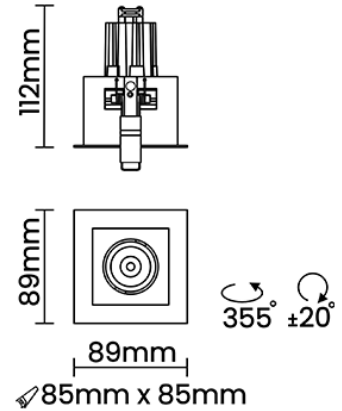

Luke 35 | 5W

Product Reference

Environment Indoor

Installation Ceiling Recess

Construction & Materials

Housing Die Cast Aluminium

Primary Lens -

Primary Reflector PC metallised

Secondary Reflector -

Body Finish White,Black,Custom

Diffuser -

Antiglare Baffle -

Thermal Management

Heat Sink Material Die cast Aluminium

Cooling Technique Passive Cooling

Optical System

Beam Direction Adjustable

Tilt Yes

Swivel Yes

Electrical System

Driven with Constant Current Driver

Input Voltage/Hz 220V- 240V/50-60Hz

Control Gear Included

Mounting Remote

LED Power Watts 3.4W

System Power Watts 4.2W

Operating Voltage V_{in} 220-240 Vac

Power Factor p.f. > 0.5

Ordering Details

Code Example:	Name	Watt	CCT	CRI	Angle	Finish	Control
	Luke 35	5W	WW27K	CRI80	16°(SS)	SWH	On/Off

Select one from each column with highlighted values to create the ordering code

NAME	WATT	LUMEN	EFFICACY	CCT	CRI	ANGLE	FINISH	CONTROL
Luke 35	5W	365	87	2700K	WW27K	CRI80	White	Non Dimmable
		391	93	3000K	WW30K	CRI90	Black	Phase Dimmable
		416	99	4000K	NW40K		Custom	Dali Dimmable
		424	101	5700K	CW57K			Casambi
Luke 35	5W			WW27K	CRI80	16°(SS)	SWH	On/Off