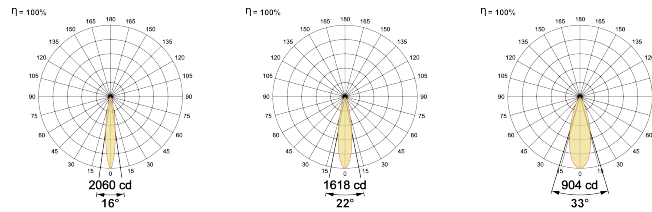

Light Distribution

LED Technology

Binning 3 Step MacAdam

LED Life Time @ L70/B10 >50000 hours

Colour Rendering (CRI) CRI80,CRI90

Led Type COB

LED Fitted CREE COB LED 9Vdc/350mA

Controls

Standard Switchable On/Off

Optional PDIM,DDIM,CASAMBI,Non Dimmable