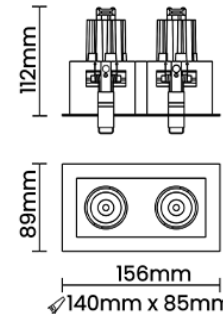

Luke 35 2Way | 2X5W

Product Reference

Environment Indoor

Installation Ceiling Recess

Construction & Materials

Housing Die Cast Aluminium

Primary Lens -

Primary Reflector PC metallised

Secondary Reflector -

Body Finish White,Black,Custom

Diffuser -

Antiglare Baffle -

Thermal Management

Heat Sink Material Die cast Aluminium

Cooling Technique Passive Cooling

Optical System

Beam Direction Adjustable

Tilt Yes

Swivel Yes

Electrical System

Driven with Constant Current Driver

Input Voltage/Hz 220V- 240V/50-60Hz

Control Gear Included

Mounting Remote

LED Power Watts 3.4W

System Power Watts 4.2W

Operating Voltage Vin 220-240 Vac

Power Factor p.f. > 0.95