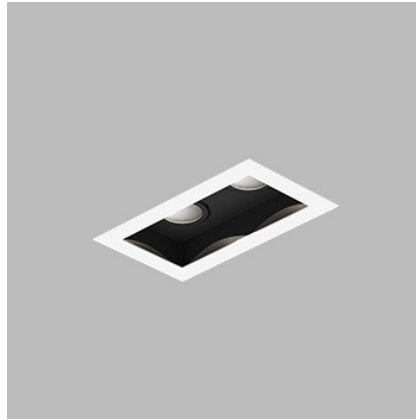

Luke 35 2Way | 2X5W

Product Reference

Environment Indoor

Installation Ceiling Recess

Construction & Materials

Housing Die Cast Aluminium

Primary Lens -

Primary Reflector PC metallised

Secondary Reflector -

Body Finish White,Black,Custom

Diffuser -

Antiglare Baffle -

Thermal Management

Heat Sink Material Die cast Aluminium

Cooling Technique Passive Cooling

Optical System

Beam Direction Adjustable

Tilt Yes

Swivel Yes

Electrical System

Driven with Constant Current Driver

Input Voltage/Hz 220V- 240V/50-60Hz

Control Gear Included

Mounting Remote

LED Power Watts 3.4W

System Power Watts 4.2W

Operating Voltage Vin 220-240 Vac

Power Factor p.f. > 0.95