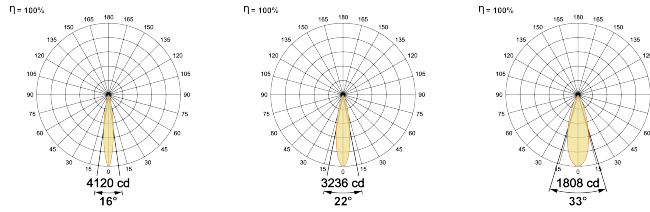

LED Power Watts 3.4W

System Power Watts 4.2W

Operating Voltage Vin 220-240 Vac

Power Factor p.f. > 0.95

Light Distribution

LED Technology

Binning 3 Step MacAdam

LED Life Time @ L80/B10 >50000 hours