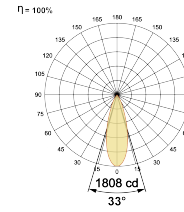

LED Power Watts 3.4W

System Power Watts 4.2W

Operating Voltage Vin 220-240 Vac

Power Factor p.f. > 0.95

Light Distribution

LED Technology

Binning 3 Step MacAdam

LED Life Time @ L80/B10 >50000 hours

Select one from each column with highlighted values to create the ordering code

NAME	WATT	LUMEN	EFFICACY	CCT	CRI	ANGLE	FINISH	CONTROL
Luke 35 2Way	2X5W	2x365	87	2700K	WW27K	CRI80	16°(SS)	White SWH Non Dimmable On/Off
		2x391	93	3000K	WW30K	CRI90	22°(MD)	Black SBL Phase Dimmable PDIM
		2x416	99	4000K	NW40K		33°(WD)	Custom CSM Dali Dimmable DDIM
		2x424	101	5700K	CW57K			Casambi CBTM
Luke 35 2Way	2X5W			WW27K	CRI80	16°(SS)	SWH	On/Off