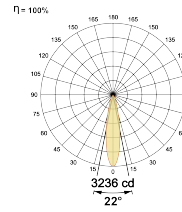

LED Power Watts 3.4W

System Power Watts 4.2W

Operating Voltage Vin 220-240 Vac

Power Factor p.f. > 0.95

Light Distribution

LED Technology

Binning 3 Step MacAdam

LED Life Time @ L80/B10 >50000 hours

Select one from each column with highlighted values to create the ordering code

NAME	WATT	LUMEN	EFFICACY	CCT	CRI	ANGLE	FINISH	CONTROL
Luke 35 2Way	2X5W	2x365	87	2700K	WW27K	CRI80	16°(SS)	White SWH Non Dimmable On/Off
		2x391	93	3000K	WW30K	CRI90	22°(MD)	Black SBL Phase Dimmable PDIM
		2x416	99	4000K	NW40K		33°(WD)	Custom CSM Dali Dimmable DDIM
		2x424	101	5700K	CW57K			Casambi CBTM
Luke 35 2Way	2X5W			WW27K	CRI80	16°(SS)	SWH	On/Off