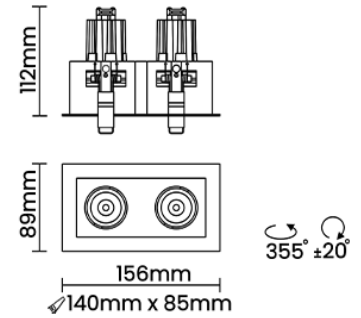

Luke 35 2Way | 2X5W

Product Reference

Environment Indoor

Installation Ceiling Recess

Construction & Materials

Housing Die Cast Aluminium

Primary Lens -

Primary Reflector PC metallised

Secondary Reflector -

Body Finish White,Black,Custom

Diffuser -

Antiglare Baffle -

Thermal Management

Heat Sink Material Die cast Aluminium

Cooling Technique Passive Cooling

Optical System

Beam Direction Adjustable

Tilt Yes

Swivel Yes

Electrical System

Driven with Constant Current Driver

Input Voltage/Hz 220V- 240V/50-60Hz

Control Gear Included

Mounting Remote

LED Power Watts 3.4W

System Power Watts 4.2W

Operating Voltage Vin 220-240 Vac

Power Factor p.f. > 0.95