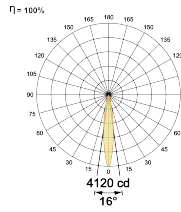

LED Power Watts 3.4W

System Power Watts 4.2W

Operating Voltage Vin 220-240 Vac

Power Factor p.f. > 0.95

Light Distribution

LED Technology

Binning 3 Step MacAdam

LED Life Time @ L80/B10 >50000 hours

Select one from each column with highlighted values to create the ordering code

NAME	WATT	LUMEN	EFFICACY	CCT	CRI	ANGLE	FINISH	CONTROL
Luke 35 2Way	2X5W	2x365	87	2700K	WW27K	CRI80	16°(SS)	White SWH Non Dimmable On/Off
		2x391	93	3000K	WW30K	CRI90	22°(MD)	Black SBL Phase Dimmable PDIM
		2x416	99	4000K	NW40K		33°(WD)	Custom CSM Dali Dimmable DDIM
		2x424	101	5700K	CW57K			Casambi CBTM
Luke 35 2Way	2X5W			WW27K	CRI80	16°(SS)	SWH	On/Off