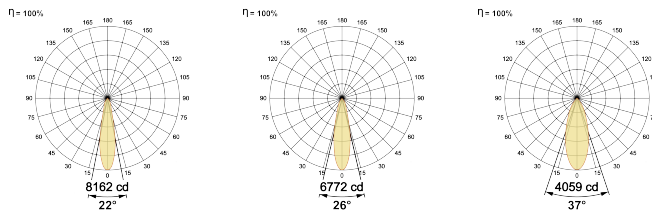

Light Distribution

LED Technology

Binning 3 Step MacAdam

LED Life Time @ L80/B10 >50000 hours

Colour Rendering (CRI) CRI80,CRI90

Led Type COB

LED Fitted CREE COB LED 36Vdc/500mA

Controls

Standard Switchable On/Off

Optional PDIM,DDIM,BTTM,CASAMBI,Non Dimmable

Ordering Details

Code Example:	Name	Watt	CCT	CRI	Angle	Finish	Control
	Luke 50	22W	WW27K	CRI80	22°(SS)	SWH	On/Off

Select one from each column with highlighted values to create the ordering code