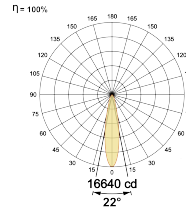

### Optical System

Beam Direction Adjustable

Tilt Yes

Swivel Yes

### Light Distribution