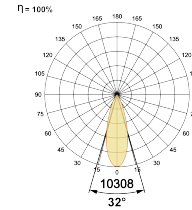

Light Distribution

LED Technology

Binning 3 Step MacAdam

LED Life Time @ L80/B10 >50000 hours

Colour Rendering (CRI) CRI80,CRI90

Led Type COB

LED Fitted CREE COB LED 36Vdc/500mA

Controls

Standard Switchable On/Off

Optional PDIM,DDIM,BTDM,CASAMBI,Non Dimmable

Ordering Details

Code Example:	Name	Watt	CCT	CRI	Angle	Finish	Control
	Luke 75 2Way	2X22W	WW27K	CRI80	16°(SS)	SWH	On/Off

Select one from each column with highlighted values to create the ordering code