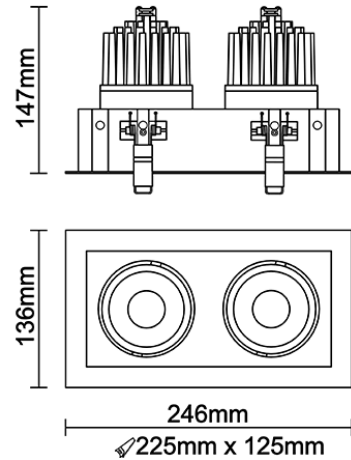

ABBY
LIGHTING

220V
240V 50/60Hz

CRI 80

IP20

L80B10
>50,000h

MacAdam
Step 3

Swivel Tilt

UGR<16

Optional

Bluetooth

Dimmable

Tunable
White

Warm to
Dim

CRI 90

Luke 75 2Way | 2X22W

Product Reference

Environment Indoor

Installation Ceiling Recess

Construction & Materials

Housing Die Cast Aluminium

Primary Lens -

Primary Reflector PC metallised

Secondary Reflector -

Body Finish White,Black,Custom

Diffuser -

Antiglare Baffle -

Thermal Management

Heat Sink Material Die cast Aluminium

Cooling Technique Passive Cooling

Optical System

Beam Direction Adjustable

Tilt Yes

Swivel Yes

Electrical System

Driven with Constant Current Driver

Input Voltage/Hz 220V- 240V/50-60Hz

Control Gear Included

Mounting Remote

LED Power Watts 2x18.7W

System Power Watts 2x21.5W

Operating Voltage V_{in} 220-240 Vac

Power Factor p.f. > 0.95

Light Distribution

LED Technology

Binning 3 Step MacAdam

LED Life Time @ L80/B10 >50000 hours

Colour Rendering (CRI) CRI80,CRI90

Led Type COB

LED Fitted CREE COB LED 36Vdc/500mA

Controls

Standard Switchable On/Off

Optional PDIM,DDIM,BTDM,CASAMBI,Non Dimmable

Ordering Details

Code Example:	Name	Watt	CCT	CRI	Angle	Finish	Control
	Luke 75 2Way	2X22W	WW27K	CRI80	16°(SS)	SWH	On/Off

Select one from each column with highlighted values to create the ordering code