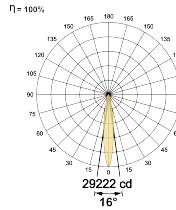

Light Distribution

LED Technology

Binning 3 Step MacAdam

LED Life Time @ L80/B10 >50000 hours

Colour Rendering (CRI) CRI80,CRI90

Led Type COB

LED Fitted CREE COB LED 36Vdc/500mA

Controls

Standard Switchable On/Off

Optional PDIM,DDIM,BTDM,CASAMBI,Non Dimmable

Ordering Details

Code Example:	Name	Watt	CCT	CRI	Angle	Finish	Control
	Luke 75 2Way	2X22W	WW27K	CRI80	16°(SS)	SWH	On/Off

Select one from each column with highlighted values to create the ordering code