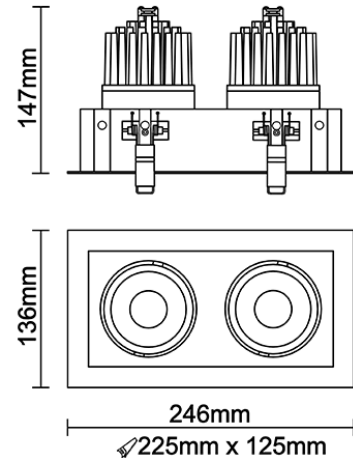

ABBY
LIGHTING

220V
240V 50/60Hz

CRI 80

IP20

L80B10
>50,000h

MacAdam
Step 3

Swivel Tilt

UGR<16

Optional

Bluetooth

Dimmable

Tunable
White

Warm to
Dim

CRI 90

Luke 75 2Way | 2X30W

Product Reference

Environment Indoor

Installation Ceiling Recess

Construction & Materials

Housing Die Cast Aluminium

Primary Lens -

Primary Reflector PC metallised

Secondary Reflector -

Body Finish White,Black,Custom

Diffuser -

Antiglare Baffle -

Thermal Management

Heat Sink Material Die cast Aluminium

Cooling Technique Passive Cooling

Optical System

Beam Direction Adjustable

Tilt Yes

Swivel Yes

Electrical System

Driven with Constant Current Driver

Input Voltage/Hz 220V- 240V/50-60Hz

Control Gear Included

Mounting Remote

LED Power Watts 2x25.5W

System Power Watts 2x29.3W

Operating Voltage V_{in} 220-240 Vac

Power Factor p.f. > 0.95

Light Distribution

LED Technology

Binning 3 Step MacAdam

LED Life Time @ L80/B10 >50000 hours

Colour Rendering (CRI) CRI80,CRI90

Led Type COB

LED Fitted CREE COB LED 36Vdc/700mA

Controls

Standard Switchable On/Off

Optional PDIM,DDIM,BTDM,CASAMBI,Non Dimmable

Ordering Details

Code Example:	Name	Watt	CCT	CRI	Angle	Finish	Control
	Luke 75 2Way	2X30W	WW27K	CRI80	16°(SS)	SWH	On/Off

Select one from each column with highlighted values to create the ordering code