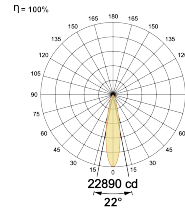

Light Distribution

LED Technology

Binning 3 Step MacAdam

LED Life Time @ L80/B10 >50000 hours

Colour Rendering (CRI) CRI80,CRI90

Led Type COB

LED Fitted CREE COB LED 36Vdc/700mA

Controls

Standard Switchable On/Off

Optional PDIM,DDIM,BTDM,CASAMBI,Non Dimmable

Ordering Details

Code Example:	Name	Watt	CCT	CRI	Angle	Finish	Control
	Luke 75 2Way	2X30W	WW27K	CRI80	16°(SS)	SWH	On/Off

Select one from each column with highlighted values to create the ordering code