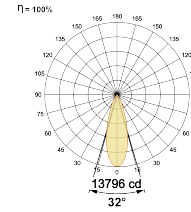

Light Distribution

LED Technology

Binning 3 Step MacAdam

LED Life Time @ L80/B10 >50000 hours

Colour Rendering (CRI) CRI80,CRI90

Led Type COB

LED Fitted CREE COB LED 36Vdc/700mA

Controls

Standard Switchable On/Off

Optional PDIM,DDIM,BTDM,CASAMBI,Non Dimmable

Ordering Details

Code Example:	Name	Watt	CCT	CRI	Angle	Finish	Control
	Luke 75 2Way	2X30W	WW27K	CRI80	16°(SS)	SWH	On/Off

Select one from each column with highlighted values to create the ordering code