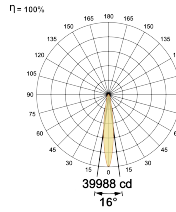

Light Distribution

LED Technology

Binning 3 Step MacAdam

LED Life Time @ L80/B10 >50000 hours

Colour Rendering (CRI) CRI80,CRI90

Led Type COB

LED Fitted CREE COB LED 36Vdc/700mA

Controls

Standard Switchable On/Off

Optional PDIM,DDIM,BTDM,CASAMBI,Non Dimmable

Ordering Details

Code Example:	Name	Watt	CCT	CRI	Angle	Finish	Control
	Luke 75 2Way	2X30W	WW27K	CRI80	16°(SS)	SWH	On/Off

Select one from each column with highlighted values to create the ordering code