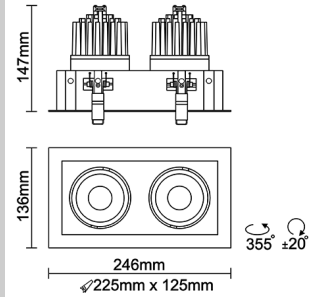

Luke 75 2Way | 2X36W

Product Reference

Environment Indoor

Installation Ceiling Recess

Construction & Materials

Housing Die Cast Aluminium

Primary Lens -

Primary Reflector PC metallised

Secondary Reflector -

Body Finish White,Black,Custom

Diffuser -

Antiglare Baffle -

Thermal Management

Heat Sink Material Die cast Aluminium

Cooling Technique Passive Cooling

Optical System

Beam Direction Adjustable

Tilt Yes

Swivel Yes

Electrical System

Driven with Constant Current Driver

Input Voltage/Hz 220V- 240V/50-60Hz

Control Gear Included

Mounting Remote

LED Power Watts 2x31.5W

System Power Watts 2x36.2W

Operating Voltage Vin 220-240 Vac

Power Factor p.f. > 0.95