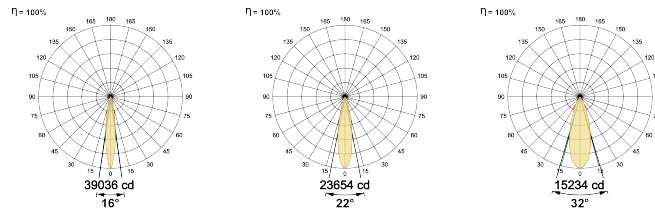

Light Distribution

LED Technology

Binning 3 Step MacAdam

LED Life Time @ L70/B10 >50000 hours

Colour Rendering (CRI) CRI80,CRI90

Led Type COB

LED Fitted CREE COB LED 36Vdc/900mA

Controls

Standard Switchable On/Off

Optional PDIM,DDIM,BTTM,CASAMBI,Non Dimmable

Ordering Details

Code Example:	Name	Watt	CCT	CRI	Angle	Finish	Control
	Luke 75 2Way	2X36W	WW27K	CRI80	16°(SS)	SWH	On/Off

Select one from each column with highlighted values to create the ordering code

NAME	WATT	LUMEN	EFFICACY	CCT	CRI	ANGLE	FINISH	CONTROL
Luke 75 2Way	2X36W	2x2932	81	2700K	WW27K	CRI80	16°(SS)	White SWH Non Dimmable On/Off
		2x3113	86	3000K	WW30K	CRI90	22°(MD)	Black SBL Phase Dimmable PDIM
		2x3330	92	4000K	NW40K		32°(WD)	Custom CSM Dali Dimmable DDIM
		2x3439	95	5700K	CW57K			Bluetooth Dimmable BTTM
				2700K-5700K	TW			Casambi CBTM
				Warm to Dim	W2D			
Luke 75 2Way	2X36W			WW27K	CRI80	16°(SS)	SWH	On/Off