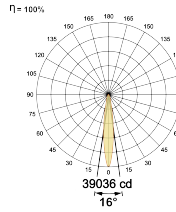

Light Distribution

LED Technology

Binning 3 Step MacAdam

LED Life Time @ L80/B10 >50000 hours

Colour Rendering (CRI) CRI80,CRI90

Led Type COB

LED Fitted CREE COB LED 36Vdc/900mA

Controls

Standard Switchable On/Off

Optional PDIM,DDIM,BTMM,CASAMBI,Non Dimmable

Ordering Details

Code Example:	Name	Watt	CCT	CRI	Angle	Finish	Control
	Luke 75 2Way	2X36W	WW27K	CRI80	16°(SS)	SWH	On/Off

Select one from each column with highlighted values to create the ordering code