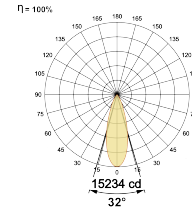

Light Distribution

LED Technology

Binning 3 Step MacAdam

LED Life Time @ L80/B10 >50000 hours

Colour Rendering (CRI) CRI80,CRI90

Led Type COB

LED Fitted CREE COB LED 36Vdc/900mA

Controls

Standard Switchable On/Off

Optional PDIM,DDIM,BTMM,CASAMBI,Non Dimmable

Ordering Details

Code Example:	Name	Watt	CCT	CRI	Angle	Finish	Control
	Luke 75 2Way	2X36W	WW27K	CRI80	16°(SS)	SWH	On/Off

Select one from each column with highlighted values to create the ordering code