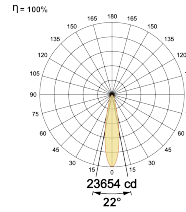

Light Distribution

LED Technology

Binning 3 Step MacAdam

LED Life Time @ L80/B10 >50000 hours

Colour Rendering (CRI) CRI80,CRI90

Led Type COB

LED Fitted CREE COB LED 36Vdc/900mA

Controls

Standard Switchable On/Off

Optional PDIM,DDIM,BTMM,CASAMBI,Non Dimmable

Ordering Details

Code Example:	Name	Watt	CCT	CRI	Angle	Finish	Control
	Luke 75 2Way	2X36W	WW27K	CRI80	16°(SS)	SWH	On/Off

Select one from each column with highlighted values to create the ordering code