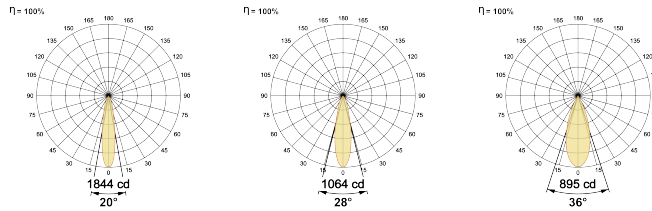

Light Distribution

LED Technology

Binning 3 Step MacAdam

LED Life Time @ L80/B10 >50000 hours

Colour Rendering (CRI) CRI80,CRI90

Led Type COB

LED Fitted CREE COB LED 9Vdc/350mA

Controls

Standard Switchable On/Off

Optional PDIM,DDIM,CASAMBI,Non Dimmable

Ordering Details

Code Example:	Name	Watt	CCT	CRI	Angle	Finish	Control
	Ovo Carbon P 50	5W	WW27K	CRI80	20°(SS)	SWH	On/Off

Select one from each column with highlighted values to create the ordering code

NAME	WATT	LUMEN	EFFICACY	CCT	CRI	ANGLE	FINISH	CONTROL
Ovo Carbon P 50	5W	324	77	2700K	WW27K	20°(SS)	White SWH	Non Dimmable On/Off
		344	82	3000K	WW30K	28°(MD)	Black SBL	Phase Dimmable PDIM
		365	87	4000K	NW40K	36°(WD)	Custom CSM	Dali Dimmable DDIM