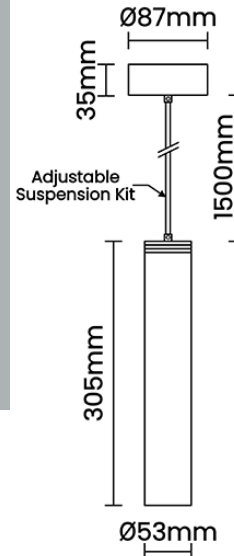

Ovo Carbon P 50 | 5W

Product Reference

Environment Indoor

Installation Ceiling Suspended

Construction & Materials

Housing Aluminium

Primary Lens PMMA

Primary Reflector PC metallised

Secondary Reflector -

Body Finish White,Black,Custom

Diffuser -

Antiglare Baffle -

Thermal Management

Heat Sink Material Die cast Aluminium

Cooling Technique Passive Cooling

Optical System

Beam Direction Fixed

Tilt No

Swivel No

Electrical System

Driven with Constant Current Driver

Input Voltage/Hz 220V- 240V/50-60Hz

Control Gear Included

Mounting Integral

LED Power Watts 3.7W

System Power Watts 4.2W

Operating Voltage Vin 220-240 Vac

Power Factor p.f. > 0.5