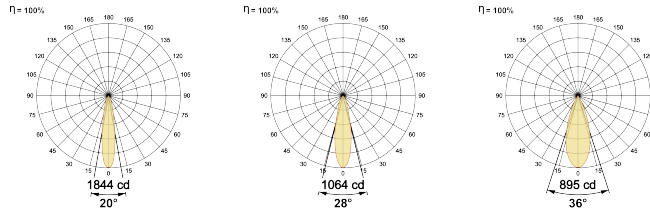

LED Power Watts 3.7W

System Power Watts 4.2W

Operating Voltage Vin 220-240 Vac

Power Factor p.f. > 0.5

Light Distribution

LED Technology

Binning 3 Step MacAdam

LED Life Time @ L70/B10 >50000 hours