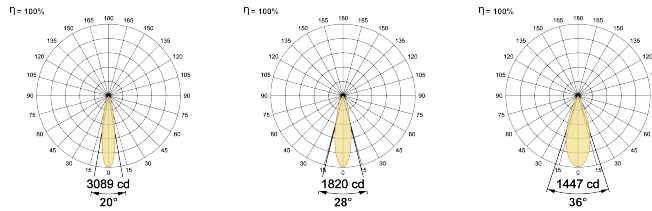

LED Power Watts 7.5W

System Power Watts 8.6W

Operating Voltage Vin 220-240 Vac

Power Factor p.f. > 0.95

Light Distribution

LED Technology

Binning 3 Step MacAdam

LED Life Time @ L80/B10 >50000 hours