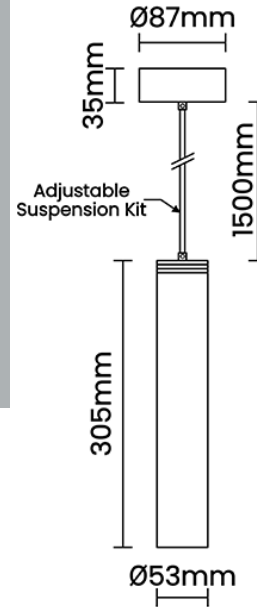

Ovo Carbon P 50 | 8W

Product Reference

Environment Indoor

Installation Ceiling Suspended

Construction & Materials

Housing Aluminium

Primary Lens PMMA

Primary Reflector PC metallised

Secondary Reflector -

Body Finish White,Black,Custom

Diffuser -

Antiglare Baffle -

Thermal Management

Heat Sink Material Die cast Aluminium

Cooling Technique Passive Cooling

Optical System

Beam Direction Fixed

Tilt No

Swivel No

Electrical System

Driven with Constant Current Driver

Input Voltage/Hz 220V- 240V/50-60Hz

Control Gear Included

Mounting Integral

LED Power Watts 7.5W

System Power Watts 8.6W

Operating Voltage Vin 220-240 Vac

Power Factor p.f. > 0.95