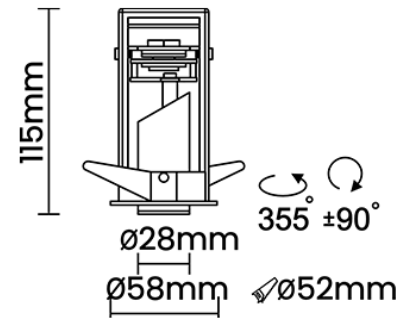

Peeping Tom | 5W

Product Reference

Environment Indoor

Installation Ceiling Recess

Construction & Materials

Housing Die Cast Aluminium, Milled Aluminium

Primary Lens PMMA

Primary Reflector PC metallised

Secondary Reflector -

Body Finish White, Black, Custom

Diffuser -

Antiglare Baffle -

Thermal Management

Heat Sink Material Die cast Aluminium

Cooling Technique Passive Cooling

Optical System

Beam Direction Adjustable

Tilt Yes

Swivel Yes

Electrical System

Driven with Constant Current Driver

Input Voltage/Hz 220V- 240V/50-60Hz

Control Gear Included

Mounting Remote

LED Power Watts 3.7W

System Power Watts 4.2W

Operating Voltage Vin 220-240 Vac

Power Factor p.f. > 0.5

Light Distribution

LED Technology

Binning 3 Step MacAdam

LED Life Time @ L80/B10 >50000 hours

Colour Rendering (CRI) CRI80, CRI90

Led Type COB

LED Fitted CREE COB LED 9Vdc/350mA

Controls

Standard Switchable On/Off

Optional PDIM, DDIM, CASAMBI, Non Dimmable

Ordering Details

Code Example:	Name	Watt	CCT	CRI	Angle	Finish	Control
	Peeping Tom	5W	WW27K	CRI80	32°(MD)	SWH	On/Off

Select one from each column with highlighted values to create the ordering code

NAME	WATT	LUMEN	EFFICACY	CCT	CRI	ANGLE	FINISH	CONTROL
Peeping Tom	5W	361	86	2700K	WW27K	32°(MD)	White	Non Dimmable
		382	91	3000K	WW30K		Black	Phase Dimmable
		403	96	4000K	NW40K		Custom	Dali Dimmable
		416	99	5700K	CW57K		Casambi	CBTM
Peeping Tom	5W			WW27K	CRI80	32°(MD)	SWH	On/Off