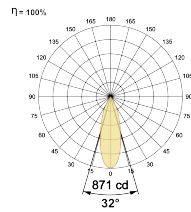

Light Distribution

LED Technology

Binning 3 Step MacAdam

LED Life Time @ L80/B10 >50000 hours

Colour Rendering (CRI) CRI80, CRI90

Led Type COB

LED Fitted CREE COB LED 9Vdc/350mA

Controls

Standard Switchable On/Off

Optional PDIM, DDIM, CASAMBI, Non Dimmable

Ordering Details

Code Example:	Name	Watt	CCT	CRI	Angle	Finish	Control
	Peeping Tom	5W	WW27K	CRI80	32°(MD)	SWH	On/Off

Select one from each column with highlighted values to create the ordering code

NAME	WATT	LUMEN	EFFICACY	CCT	CRI	ANGLE	FINISH	CONTROL
Peeping Tom	5W	361	86	2700K	WW27K	32°(MD)	White	Non Dimmable
		382	91	3000K	WW30K		Black	Phase Dimmable
		403	96	4000K	NW40K		Custom	Dali Dimmable
		416	99	5700K	CW57K		Casambi	CBTM
Peeping Tom	5W			WW27K	CRI80	32°(MD)	SWH	On/Off