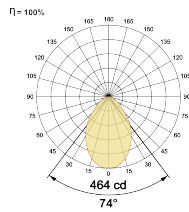

LED Power Watts 8.8W

System Power Watts 10.1W

Operating Voltage Vin 220-240 Vac

Power Factor p.f. > 0.95

Light Distribution

LED Technology

Binning 3 Step MacAdam

LED Life Time @ L70/B10 >50000 hours