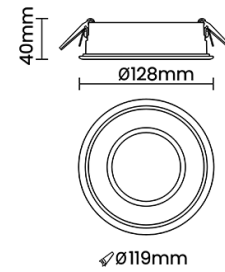

Snap Soft 12 | 10W

Product Reference

Environment Indoor

Installation Ceiling Recess

Construction & Materials

Housing Die Cast Aluminium

Primary Lens -

Primary Reflector -

Secondary Reflector -

Body Finish White,Black

Diffuser Microprismatic

Antiglare Baffle -

Thermal Management

Heat Sink Material Die cast Aluminium

Cooling Technique Passive Cooling

Optical System

Beam Direction Fixed

Tilt No

Swivel No

Electrical System

Driven with Constant Current Driver

Input Voltage/Hz 220V- 240V/50-60Hz

Control Gear Included

Mounting Remote

LED Power Watts 8.8W

System Power Watts 10.1W

Operating Voltage Vin 220-240 Vac

Power Factor p.f. > 0.95